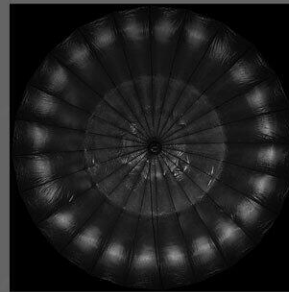

warm

umbrella_soft_wrm.hdr

cold

umbrella_soft_cld.hdr

original

umbrella_soft.hdr

Big Umbrella Light

Real size: **3.3x3.3m**
Texture resolution: **3500x3500pix**

32 bit float range
full white: **+9,5ev**
full black: **-7,5ev**

100% crop:

Exposure brackets

exposure **+3**

exposure default

exposure **-3**

exposure **-6**

Pack includes grayscale version and 3 different color temperatures