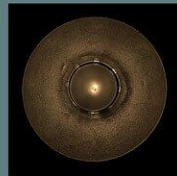

Spot Light

Real size: **20x20cm**
Texture resolution: **1500x1500pix**

32 bit float range
full white: **+8,5ev**
full black: **-7,9ev**

100% crop:

Exposure brackets

Pack includes grayscale version and 3 different color temperatures

warm

temp: 2400k

rgb:
255, 180, 99

temp: 8000k

rgb:
150, 205, 255

temp: 4500k

rgb:
255, 230, 202

File names:

grayscale

spot_clear_gs.hdr

warm

spot_clear_wrm.hdr

cold

spot_clear_cld.hdr

original

spot_clear.hdr