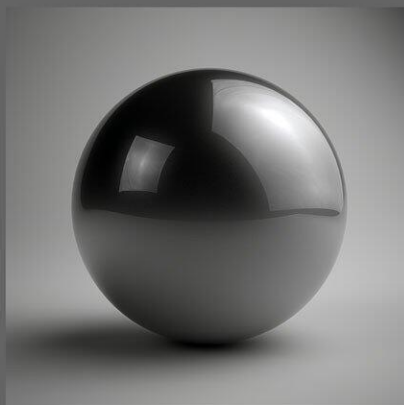

File names:

grayscale

softbox_square_gs.hdr

warm

softbox_square_wrm.hdr

cold

softbox_square_cld.hdr

original

softbox_square.hdr