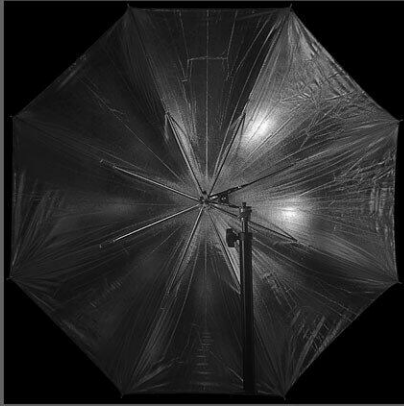

umbrella_big_cld.hdr

original

umbrella_big.hdr

Umbrella Reflector

Real size: **1.3x1.3m**
Texture resolution: **3000x3000pix**

32 bit float range
full white: **+7,9ev**
full black: **-8,2ev**

100% crop:

Exposure brackets