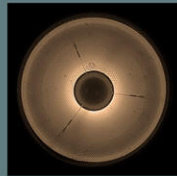

100% crop:

Exposure brackets

exposure **+3**

exposure default

exposure **-2**

exposure **-4**

Pack includes grayscale version and 3 different color temperatures

grayscale