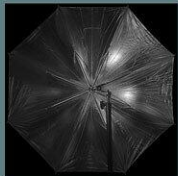

umbrella_big_cld.hdr

original

umbrella_big.hdr

Umbrella Reflector

Real size: **1.3x1.3m**
Texture resolution: **3000x3000pix**

32 bit float range
full white: **+7,9ev**
full black: **-8,2ev**

100% crop:

Exposure brackets

exposure **+3**

exposure default

exposure **-2**

exposure **-4**

Pack includes grayscale version and 3 different color temperatures

grayscale

warm

cold