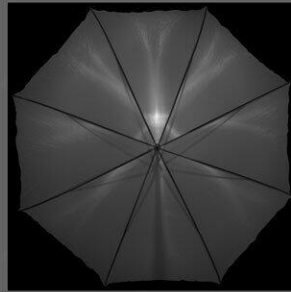

Umbrella Soft Light

Real size: **1.3x1.3m**
Texture resolution: **3000x3000pix**

32 bit float range
full white: **+9,5ev**
full black: **-6,6ev**

100% crop:

Exposure brackets

exposure **+3**

exposure default

exposure **-2**

exposure **-4**

Pack includes grayscale version and 3 different color temperatures

grayscale

warm

cold

originally shot

temp: 2400k