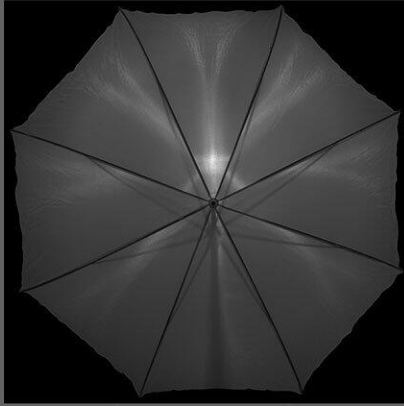

Umbrella Soft Light

Real size: **1.3x1.3m**
Texture resolution: **3000x3000pix**

32 bit float range
full white: **+9,5ev**
full black: **-6,6ev**

100% crop:

Exposure brackets

exposure **+3**

exposure default

exposure **-2**

exposure **-4**

Pack includes grayscale version and 3 different color temperatures

grayscale

warm

cold

originally shot

temp: 2400k