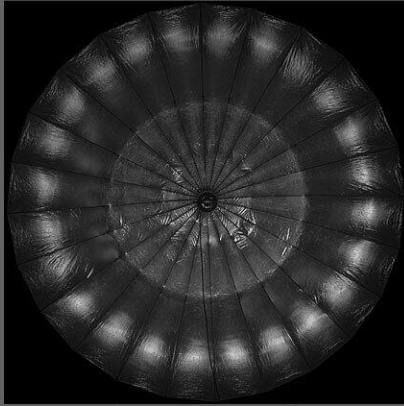

warm

umbrella_soft_wrm.hdr

cold

umbrella_soft_cld.hdr

original

umbrella_soft.hdr

Big Umbrella Light

Real size: **3.3x3.3m**
Texture resolution: **3500x3500pix**

32 bit float range
full white: **+9,5ev**
full black: **-7,5ev**

100% crop:

Exposure brackets

exposure **+3**

exposure default

exposure **-3**

exposure **-6**

Pack includes grayscale version and 3 different color temperatures