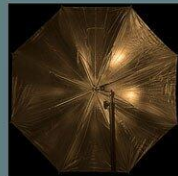

umbrella_big_cld.hdr

original

umbrella_big.hdr

Umbrella Reflector

Real size: **1.3x1.3m**
Texture resolution: **3000x3000pix**

32 bit float range
full white: **+7,9ev**
full black: **-8,2ev**

100% crop:

Exposure brackets

exposure **+3**

exposure default

exposure **-2**

exposure **-4**

Pack includes grayscale version and 3 different color temperatures

grayscale

warm

cold