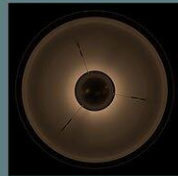

Small Portrait Dish

Real size: **40x40cm**
Texture resolution: **3200x3200pix**

32 bit float range
full white: **+10ev**
full black: **-9,2ev**

100% crop:

Exposure brackets

Pack includes grayscale version and 3 different color temperatures

temp: 2400k

rgb:
255, 180, 99

temp: 8000k

rgb:
150, 205, 255

temp: 4500k

rgb:
250, 241, 255

File names:

grayscale

dish_small_clear_gs.hdr

warm

dish_small_clear_wrm.hdr

cold

dish_small_clear_cld.hdr

original

dish_small_clear.hdr