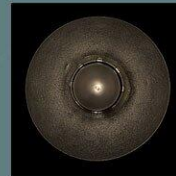

originally shot

temp: 2400k

rgb:
255, 180, 99

temp: 8000k

rgb:
150, 205, 255

temp: 4500k

rgb:
255, 230, 202