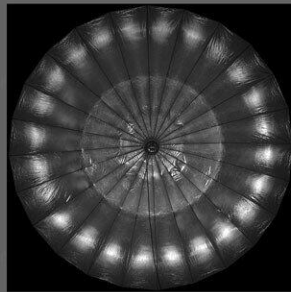

warm

umbrella_soft_wrm.hdr

cold

umbrella_soft_cld.hdr

original

umbrella_soft.hdr

Big Umbrella Light

Real size: **3.3x3.3m**
Texture resolution: **3500x3500pix**

32 bit float range
full white: **+9,5ev**
full black: **-7,5ev**

100% crop:

Exposure brackets

exposure **+3**

exposure default

exposure **-3**

exposure **-6**

Pack includes grayscale version and 3 different color temperatures