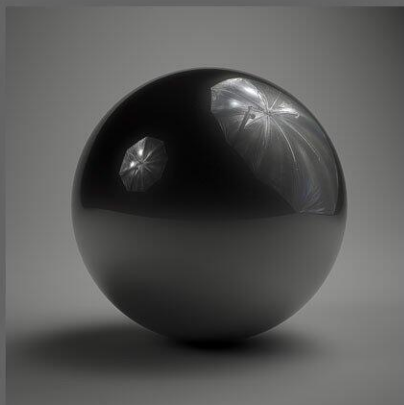

exposure **+3**

exposure default

exposure **-2**

exposure **-4**

Pack includes grayscale version and 3 different color temperatures

grayscale

warm

cold

originally shot

temp: 2400k

rgb:
255, 180, 99

temp: 8000k

rgb:
150, 205, 255

temp: 6500k

rgb:
234, 242, 255

File names:

Spot Light With Fresnel Lens

Real size: **25x25cm**
Texture resolution: **2000x2000pix**

32 bit float range
full white: **+9,8ev**
full black: **-9,5ev**

100% crop:

Exposure brackets

exposure **+3**

exposure default