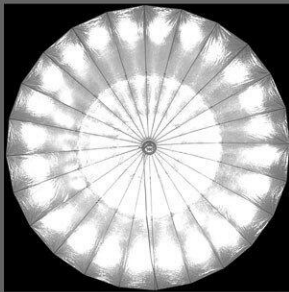

Umbrella Soft Light

Real size: **1.3x1.3m**
Texture resolution: **3000x3000pix**

32 bit float range
full white: **+9,5ev**
full black: **-6,6ev**

100% crop:

Exposure brackets

exposure **+3**

exposure default

warm

umbrella_soft_wrm.hdr

cold

umbrella_soft_cld.hdr

original

umbrella_soft.hdr

Big Umbrella Light

Real size: **3.3x3.3m**
Texture resolution: **3500x3500pix**

32 bit float range
full white: **+9,5ev**
full black: **-7,5ev**

100% crop:

Exposure brackets

exposure **+3**

exposure default

exposure **-3**

exposure **-6**

Pack includes grayscale version and 3 different color temperatures