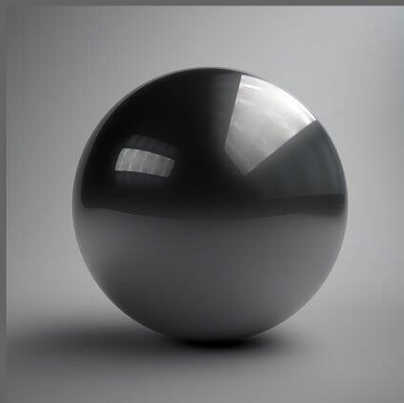

File names:

grayscale	light_tube_gs.hdr
warm	light_tube_wrm.hdr
cold	light_tube_cld.hdr
original	light_tube.hdr