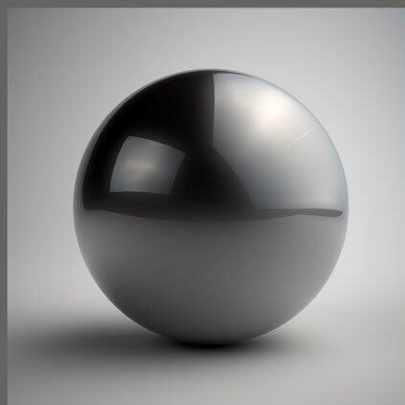

File names:

grayscale

softbox_middle_gs.hdr

warm

softbox_middle_wrm.hdr

cold

softbox_middle_cld.hdr

original

softbox_middle.hdr