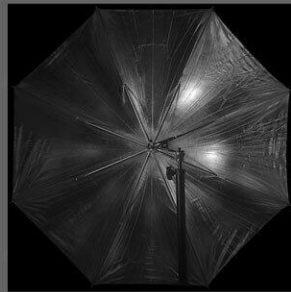

exposure default