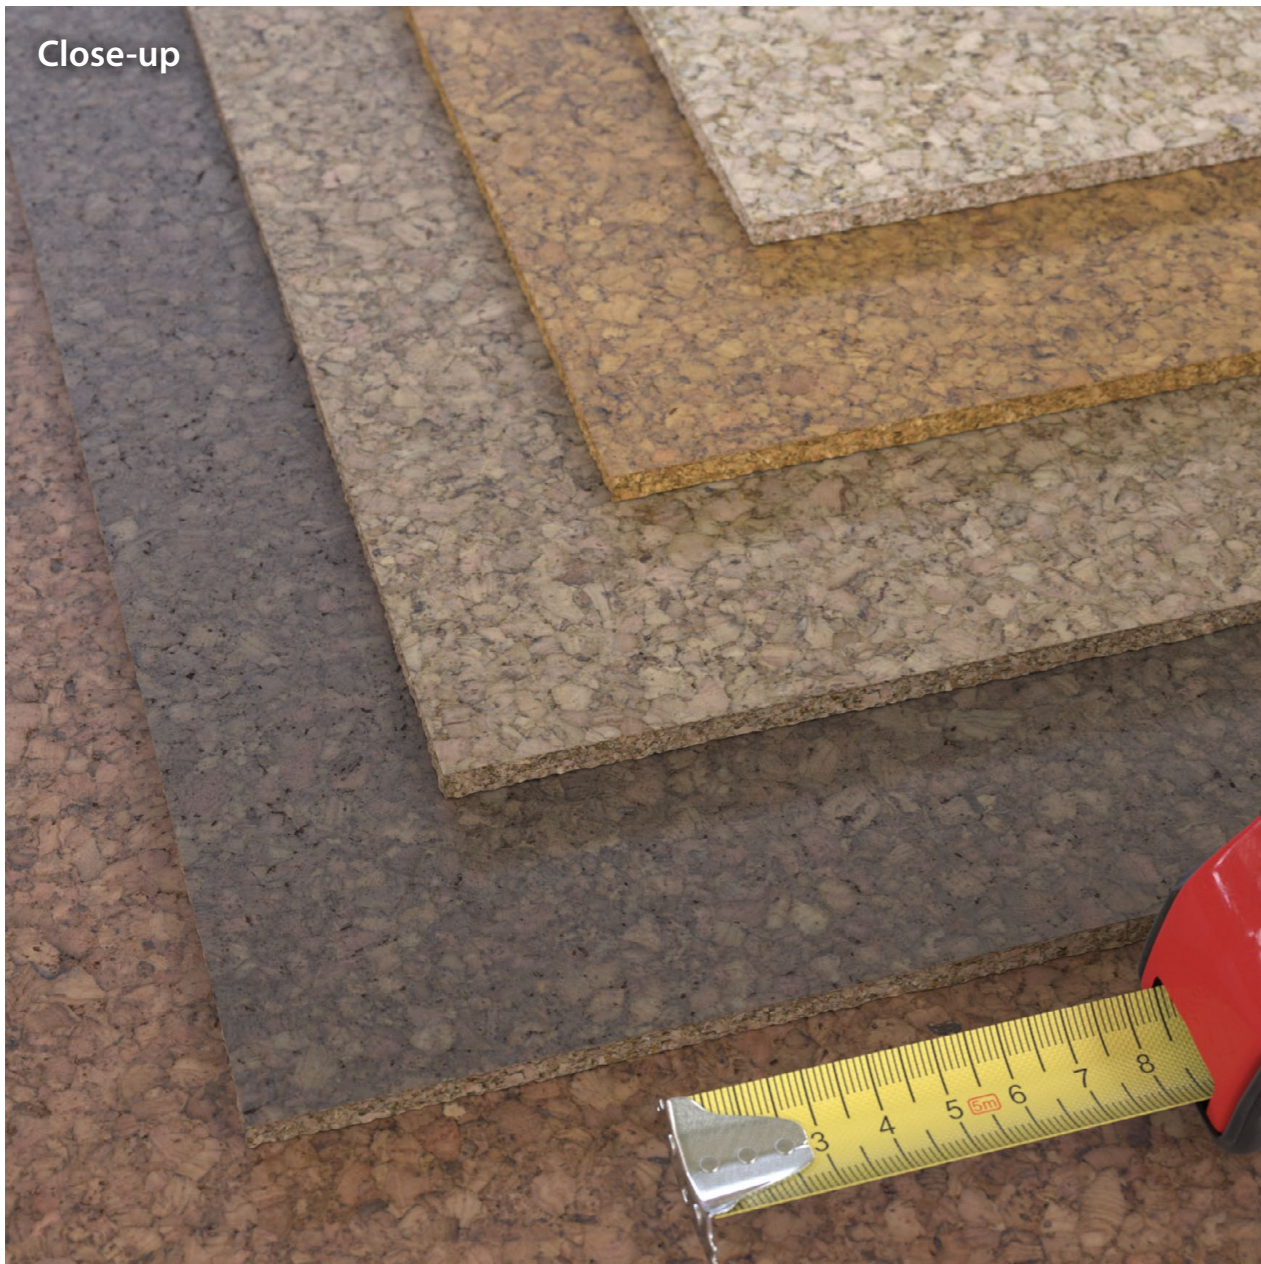

# Cork / particleboard-008

Design|Craft Vol. 2 - Disk #4

Demo

Maps

0.5m x 0.5m @ 406dpi | 8000px x 8000px

1.0m x 1.0m @ 203dpi | 8000px x 8000px

arroway<sup>®</sup>  
textures

Close-up