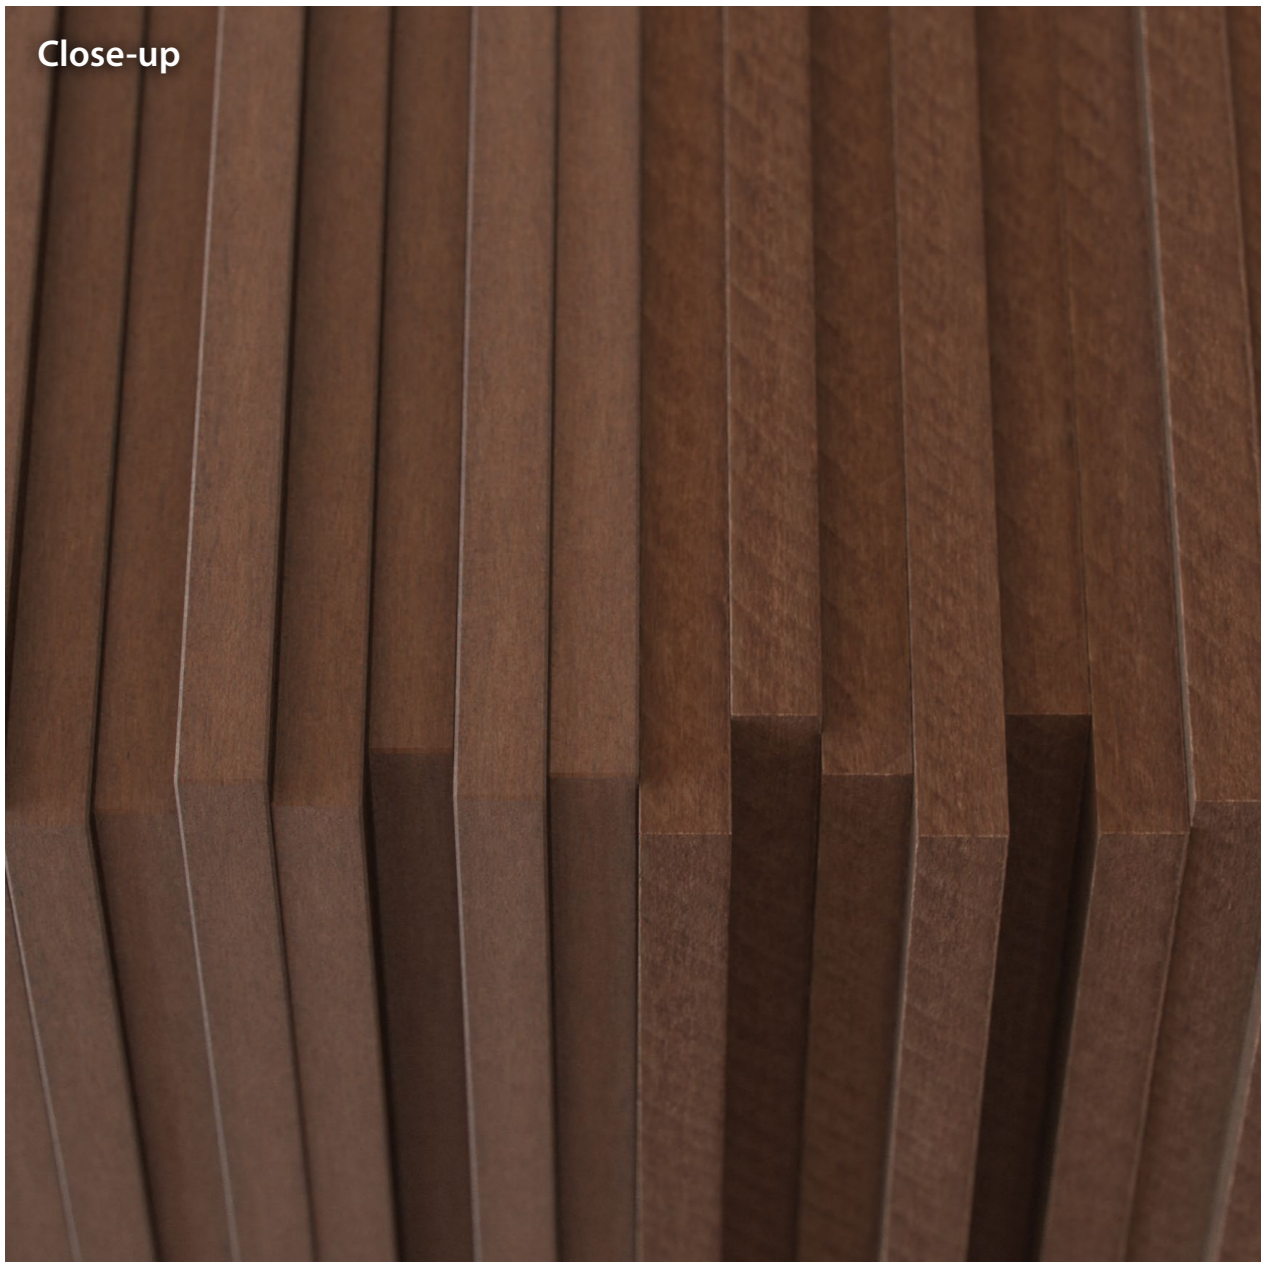

# MDF / fiberboard-edge-001

Design|Craft Vol. 2 - Disk #2

Demo

Maps

1.0m x 0.32m @ 406dpi | 16000px x 5120px

arroway®  
textures

Close-up

Demo