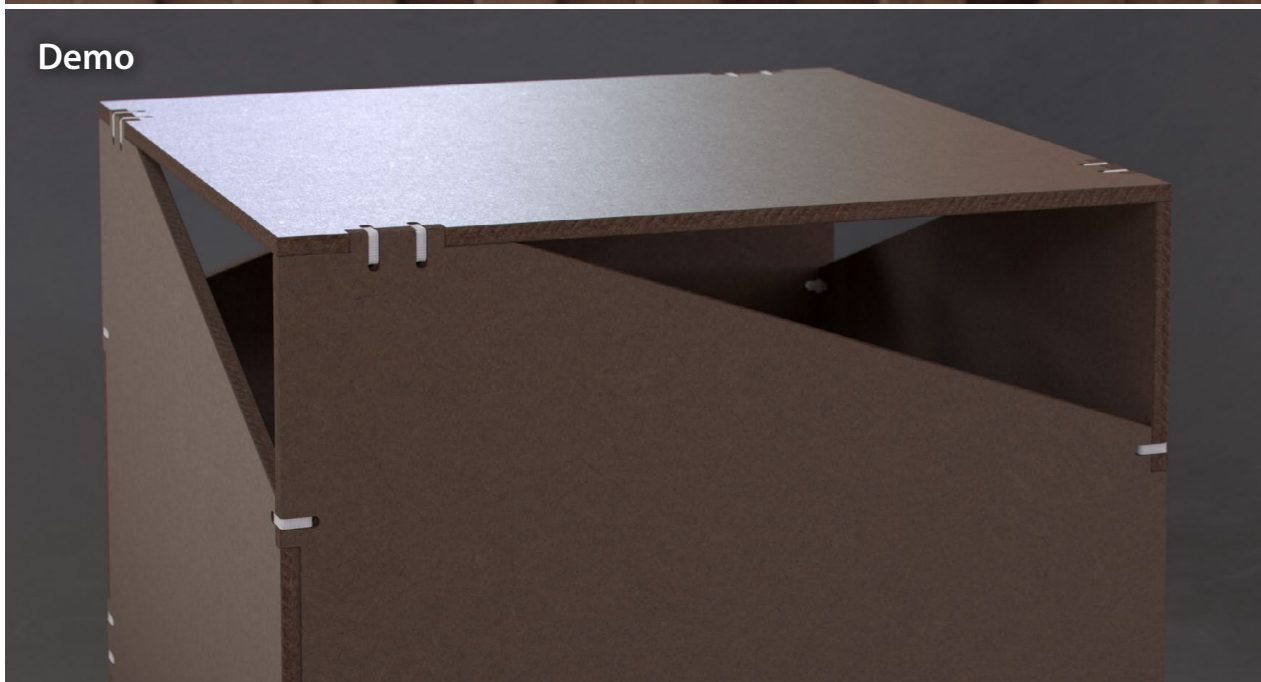

# MDF / fiberboard-edge-001

Design|Craft Vol. 2 - Disk #2

Demo

Maps

1.0m x 0.32m @ 406dpi | 16000px x 5120px

arroway®  
textures

Close-up

Demo