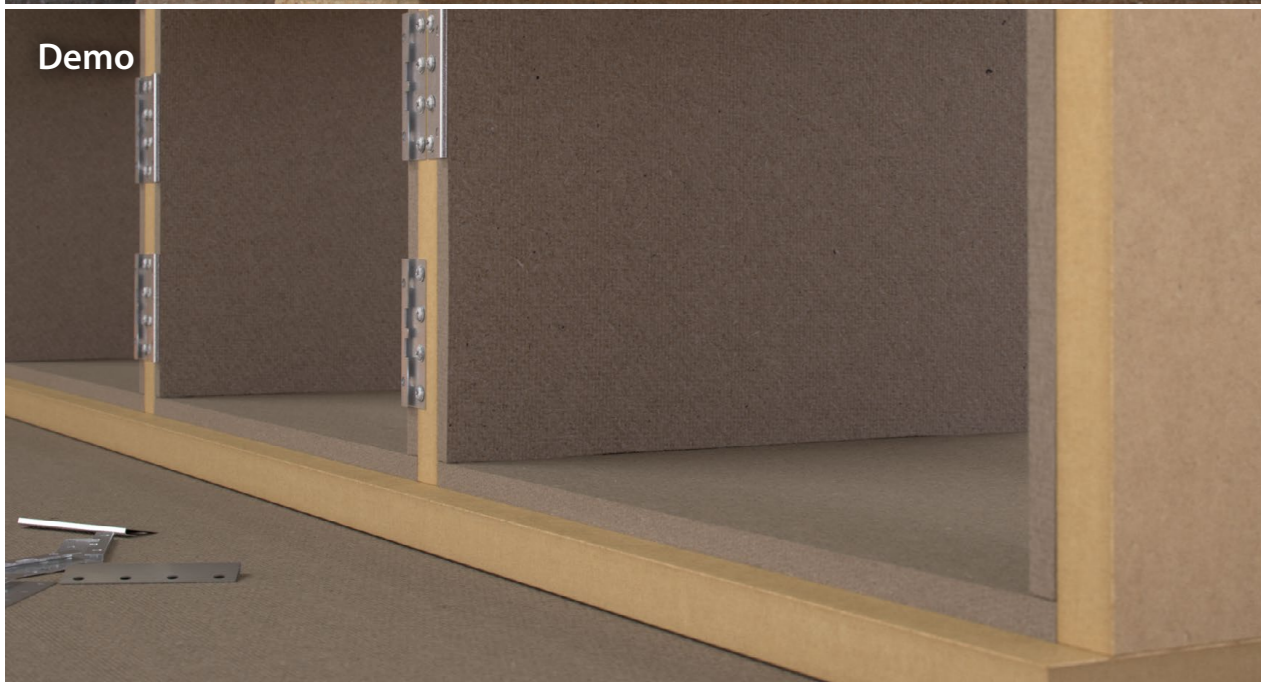

Softboard / fiberboard-004

Design|Craft Vol. 2 - Disk #1

Demo