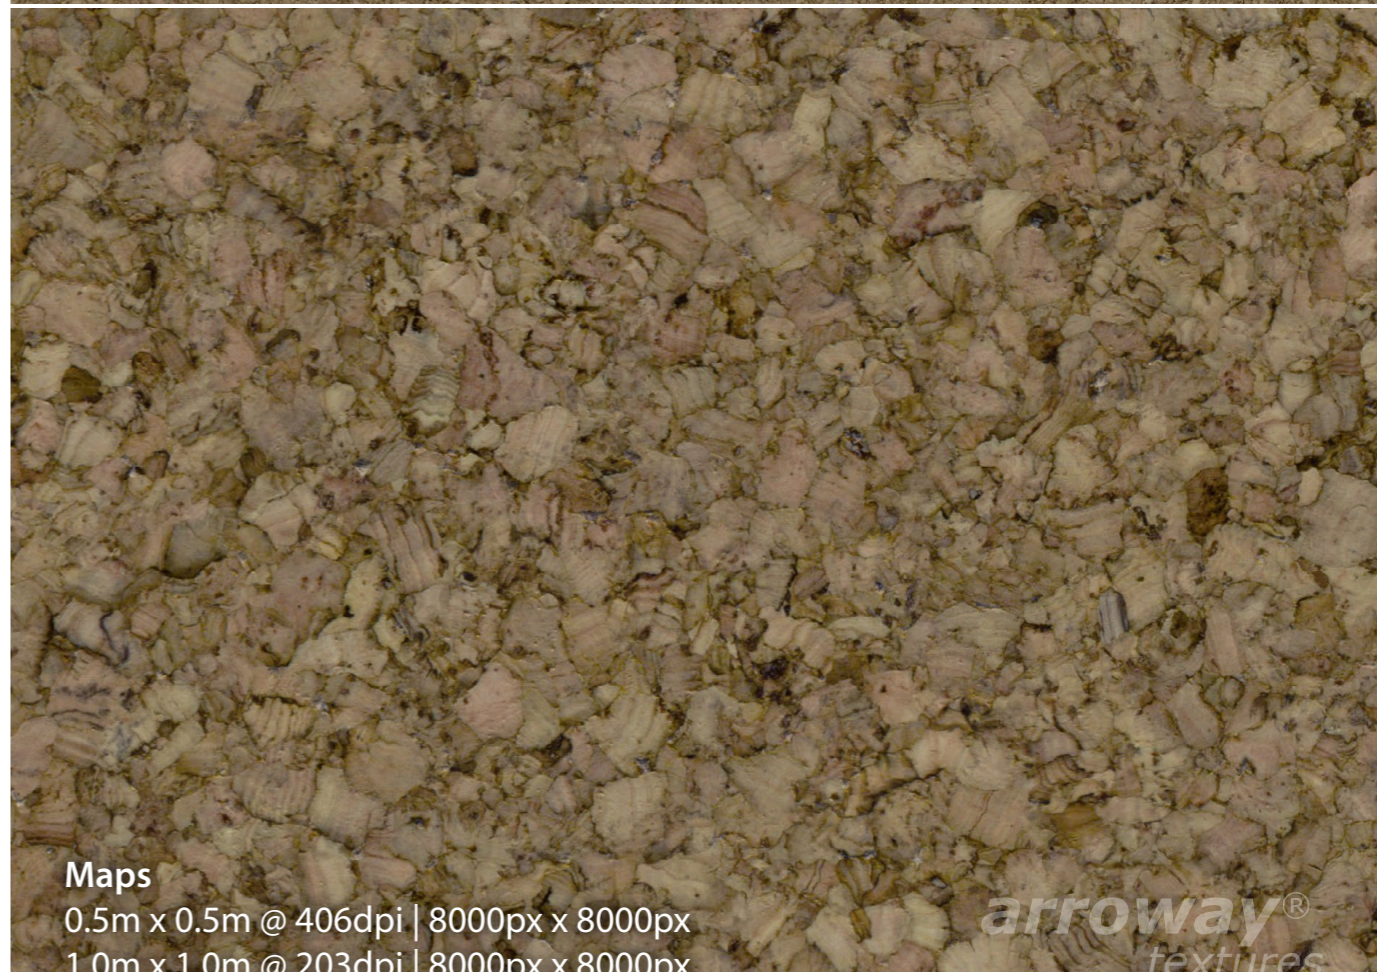

Close-up

Cork / particleboard-009

Design|Craft Vol. 2 - Disk #4

Demo

Maps

0.5m x 0.5m @ 406dpi | 8000px x 8000px

1.0m x 1.0m @ 203dpi | 8000px x 8000px

arroway®
textures