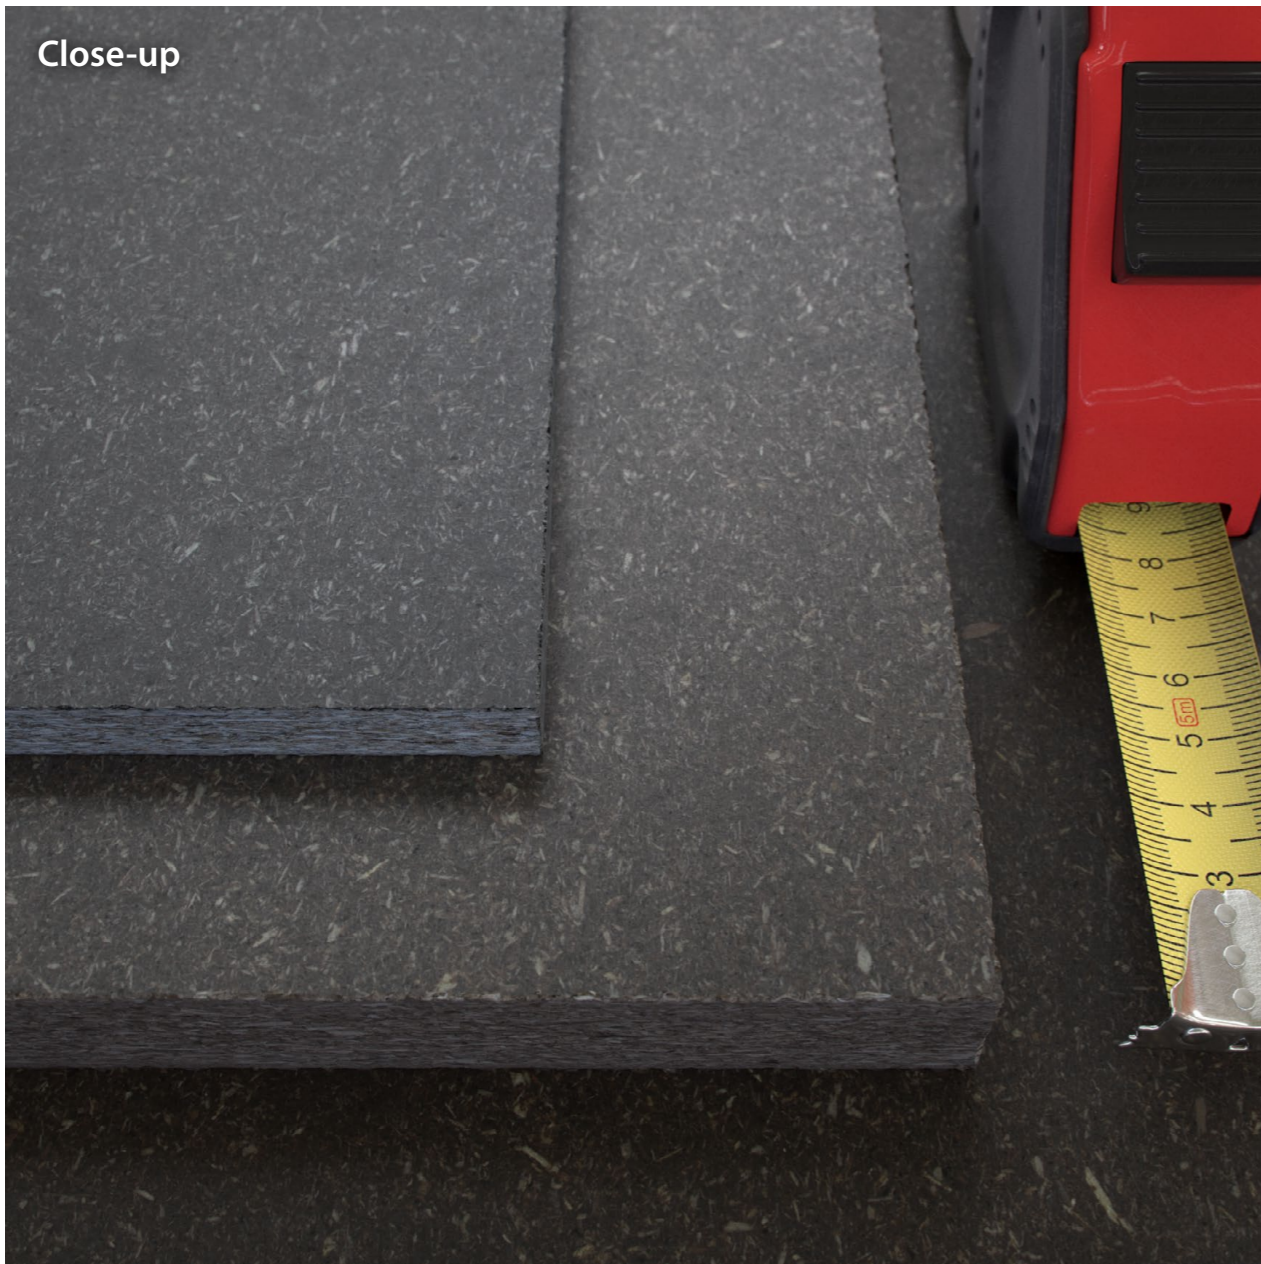

# Chipboard / particleboard-005

Design|Craft Vol. 2 - Disk #3

Demo

Maps

0.5m x 0.5m @ 406dpi | 8000px x 8000px

1.0m x 1.0m @ 203dpi | 8000px x 8000px

arroway®  
textures

Close-up