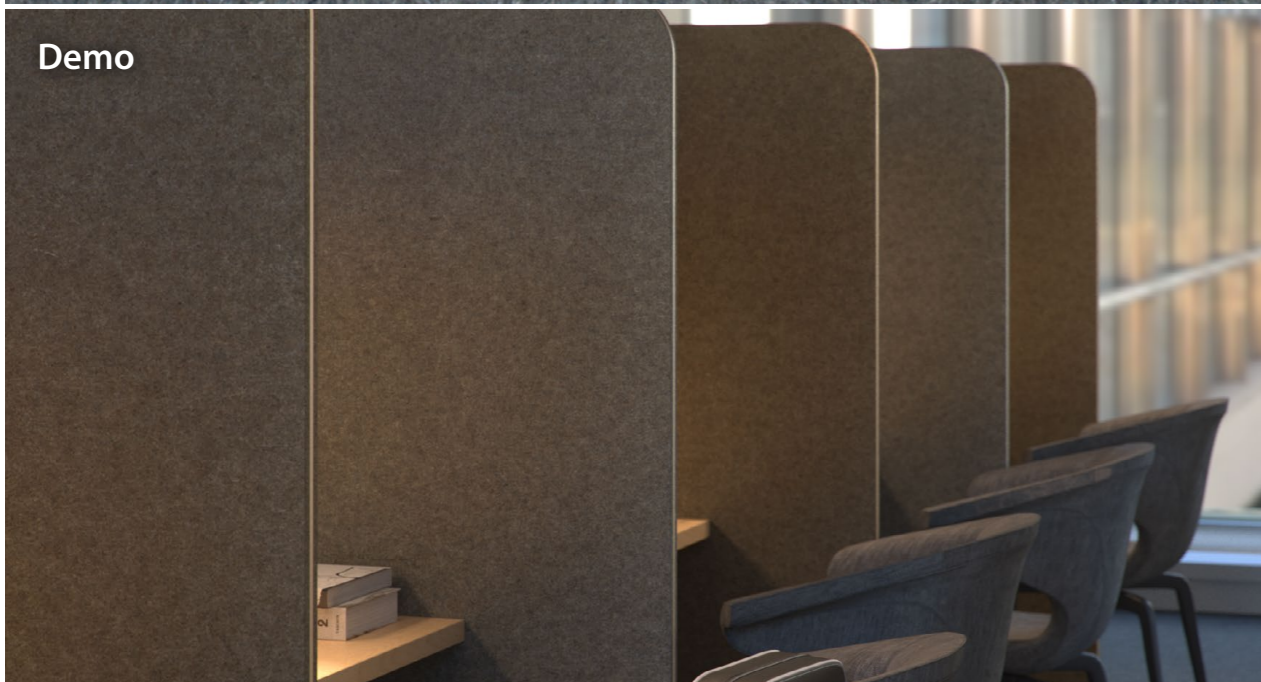

Softboard / fiberboard-005

Design|Craft Vol. 2 - Disk #2

Demo