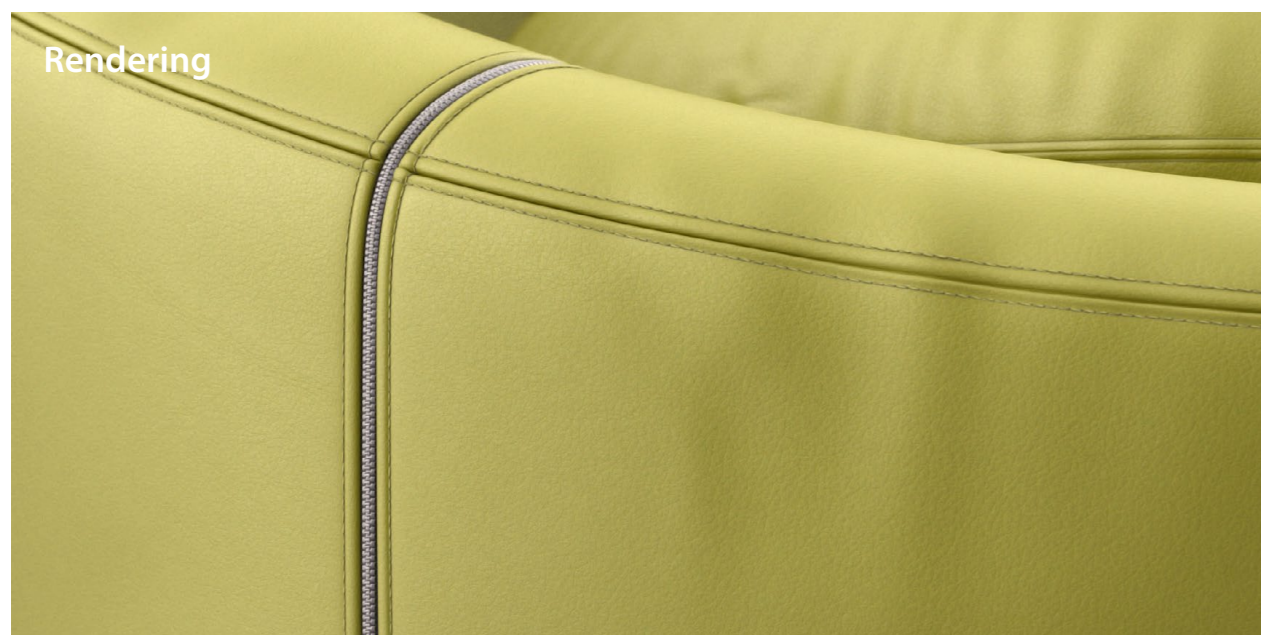

Cowhide / leather-017

Design|Craft Vol. 1 - Disk #4

1: 0.8m x 0.8m @ 254dpi | 8000px x 8000px
2: 0.4m x 0.4m @ 508dpi | 8000px x 8000px

arroway®
textures