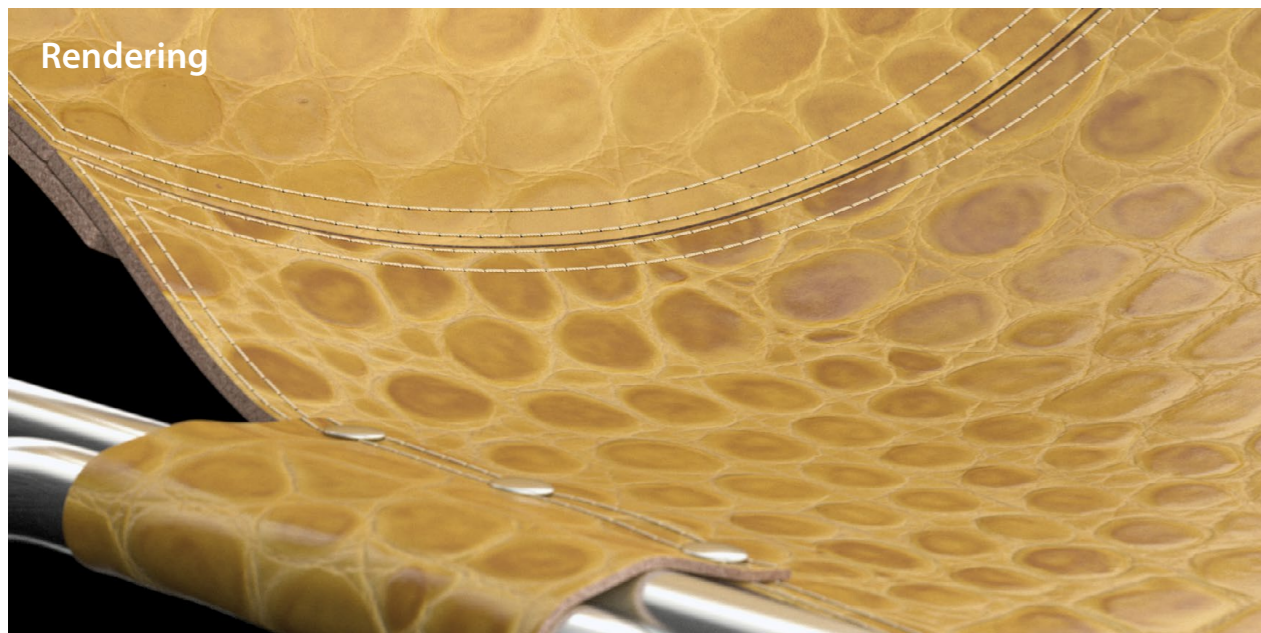

curry

russet

marigold

bourbon

pavlova

Rendering

Crocodile, faux / leather-024

Design|Craft Vol. 1 - Disk #5