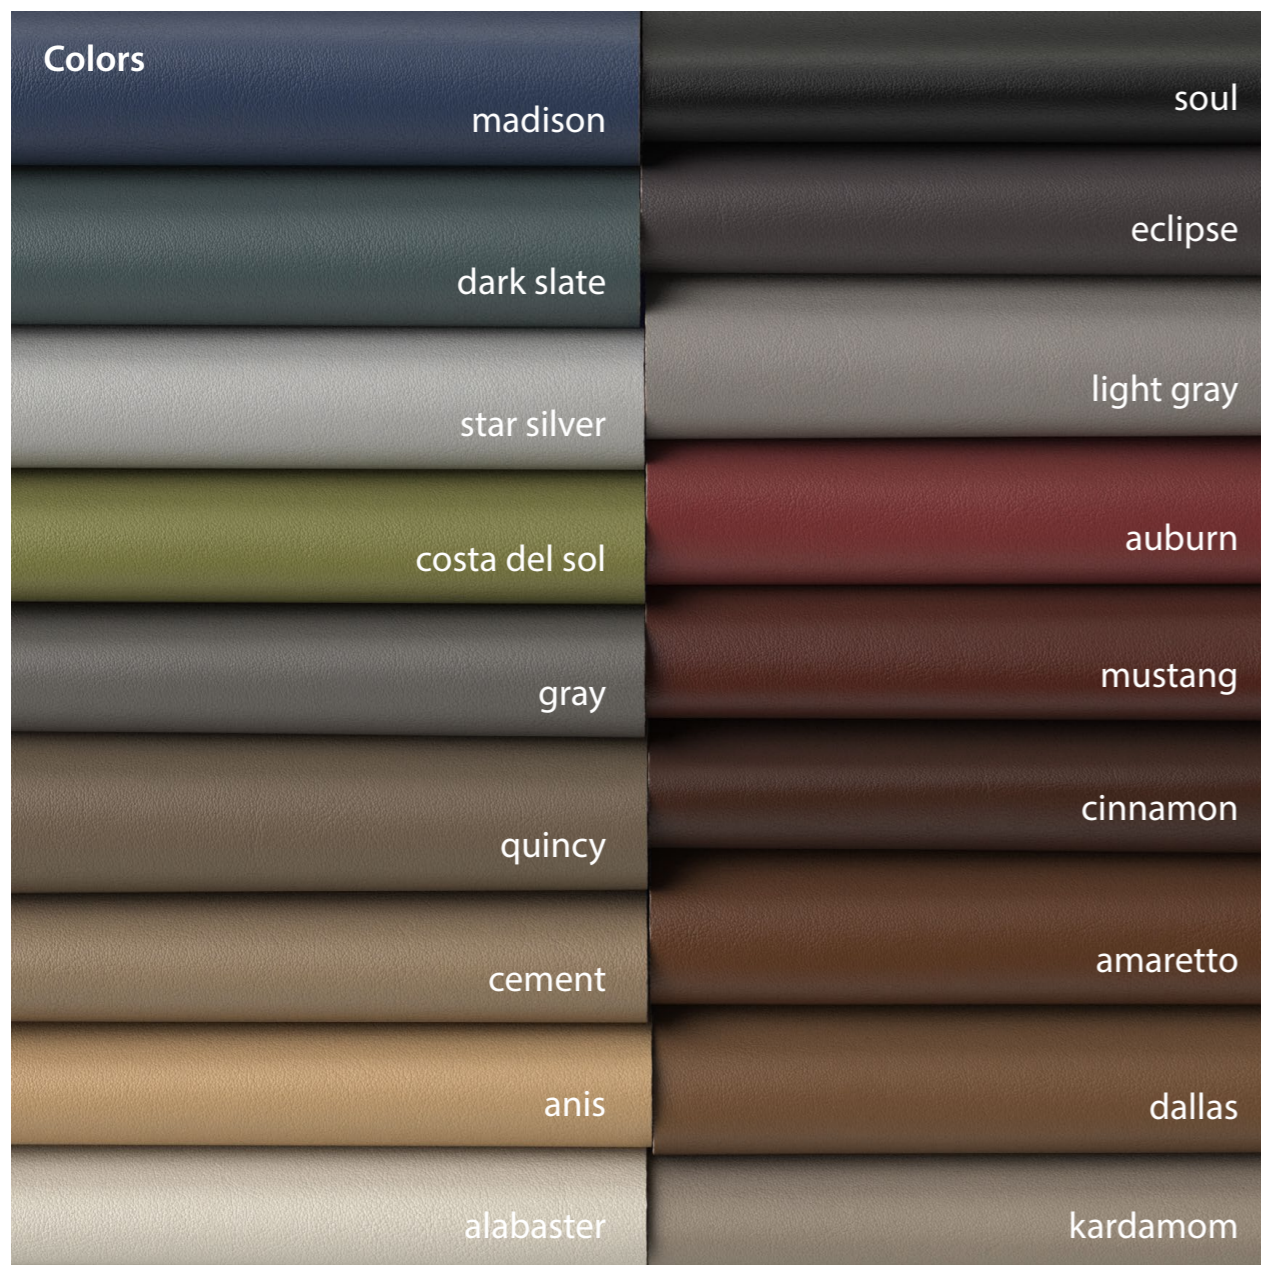

Cowhide / leather-019

Design|Craft Vol. 1 - Disk #4

1: 0.8m x 0.8m @ 254dpi | 8000px x 8000px
2: 0.4m x 0.4m @ 508dpi | 8000px x 8000px

arroway®
textures