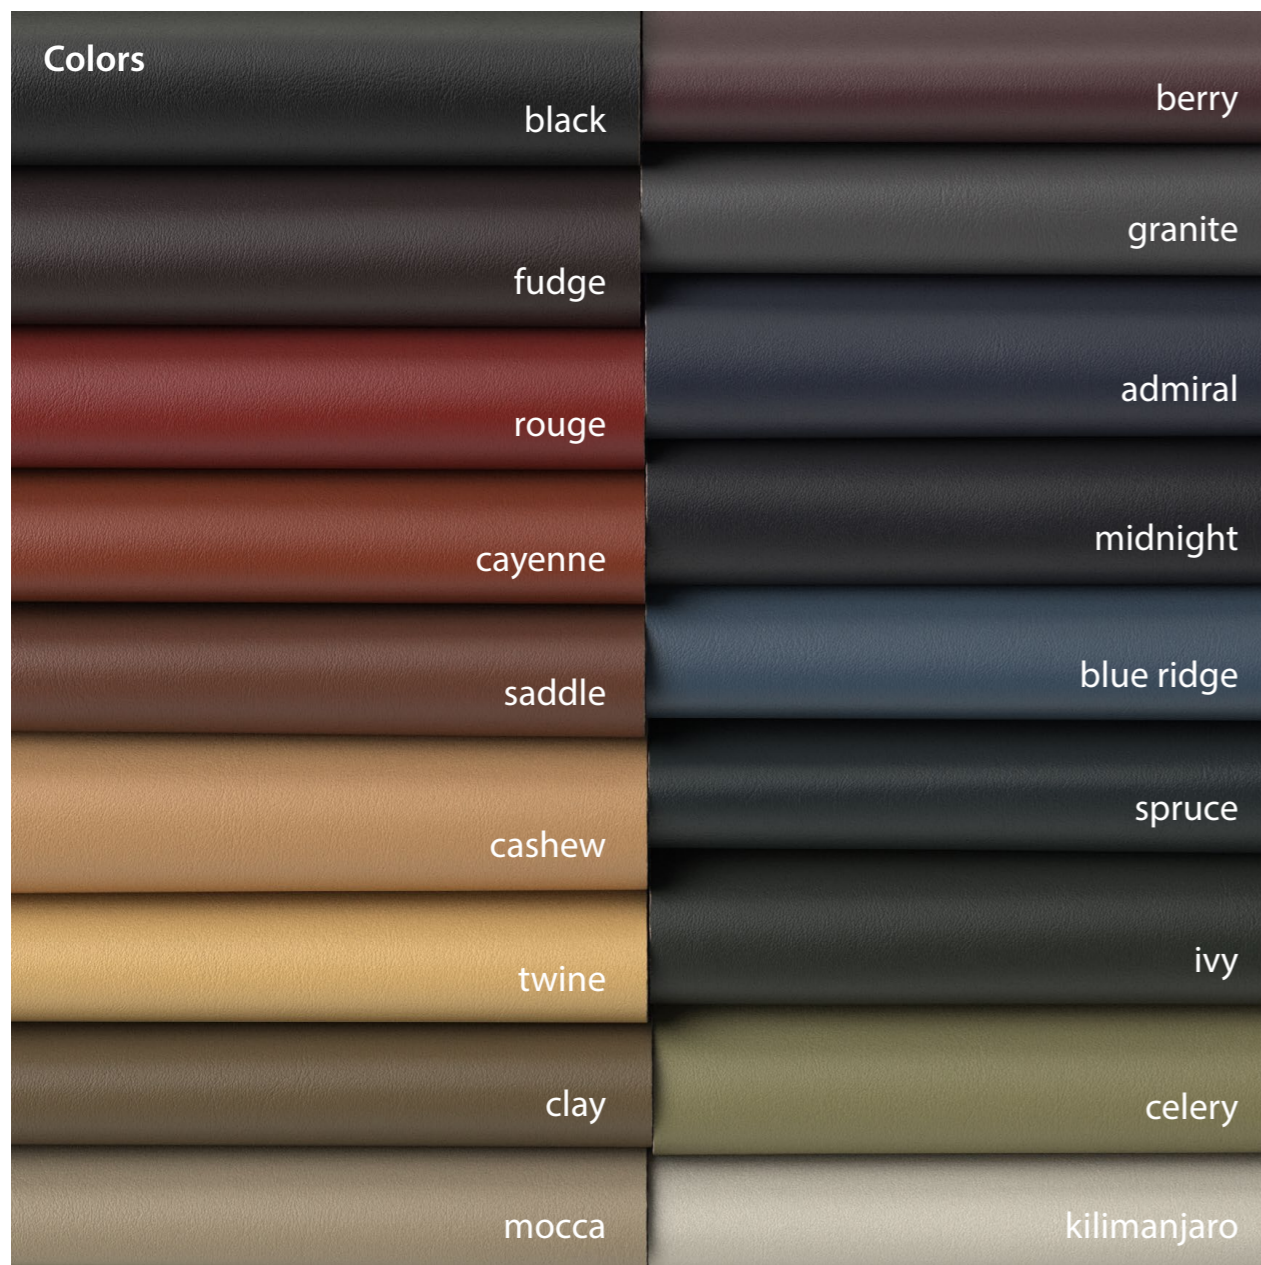

Cowhide / leather-020

Design|Craft Vol. 1 - Disk #4

1: 0.8m x 0.8m @ 254dpi | 8000px x 8000px
2: 0.4m x 0.4m @ 508dpi | 8000px x 8000px