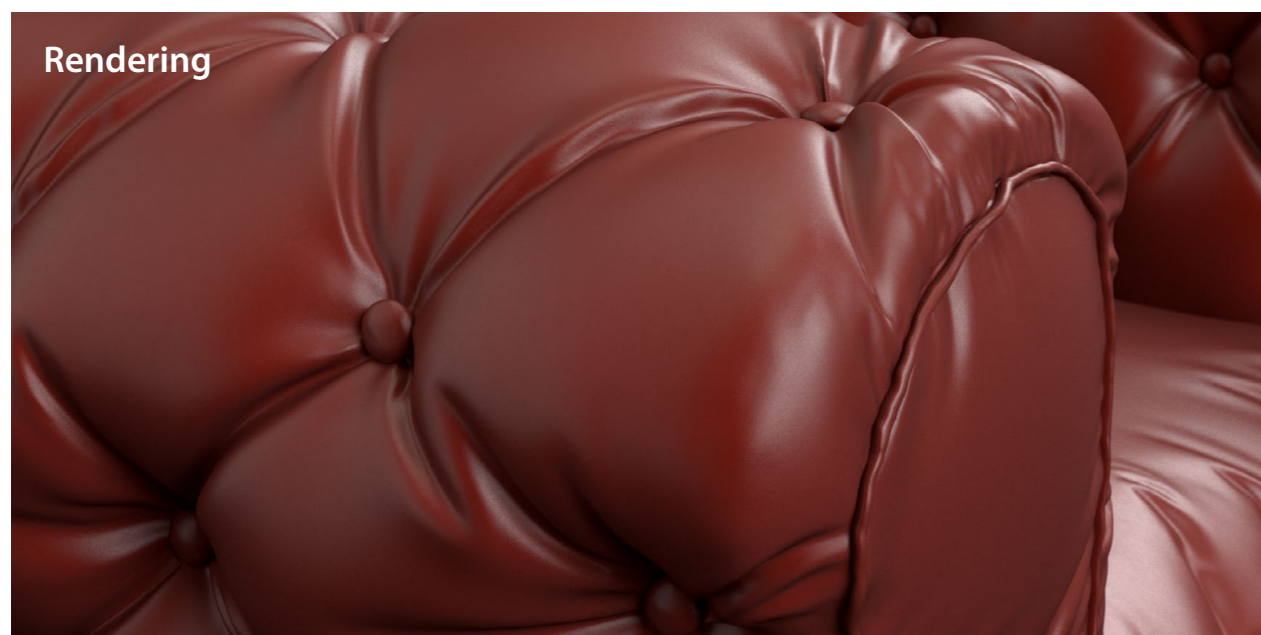

Cowhide, embossed / leather-022

Design|Craft Vol. 1 - Disk #5

1: 0.8m x 0.8m @ 254dpi | 8000px x 8000px
2: 0.4m x 0.4m @ 508dpi | 8000px x 8000px

arroway®
textures