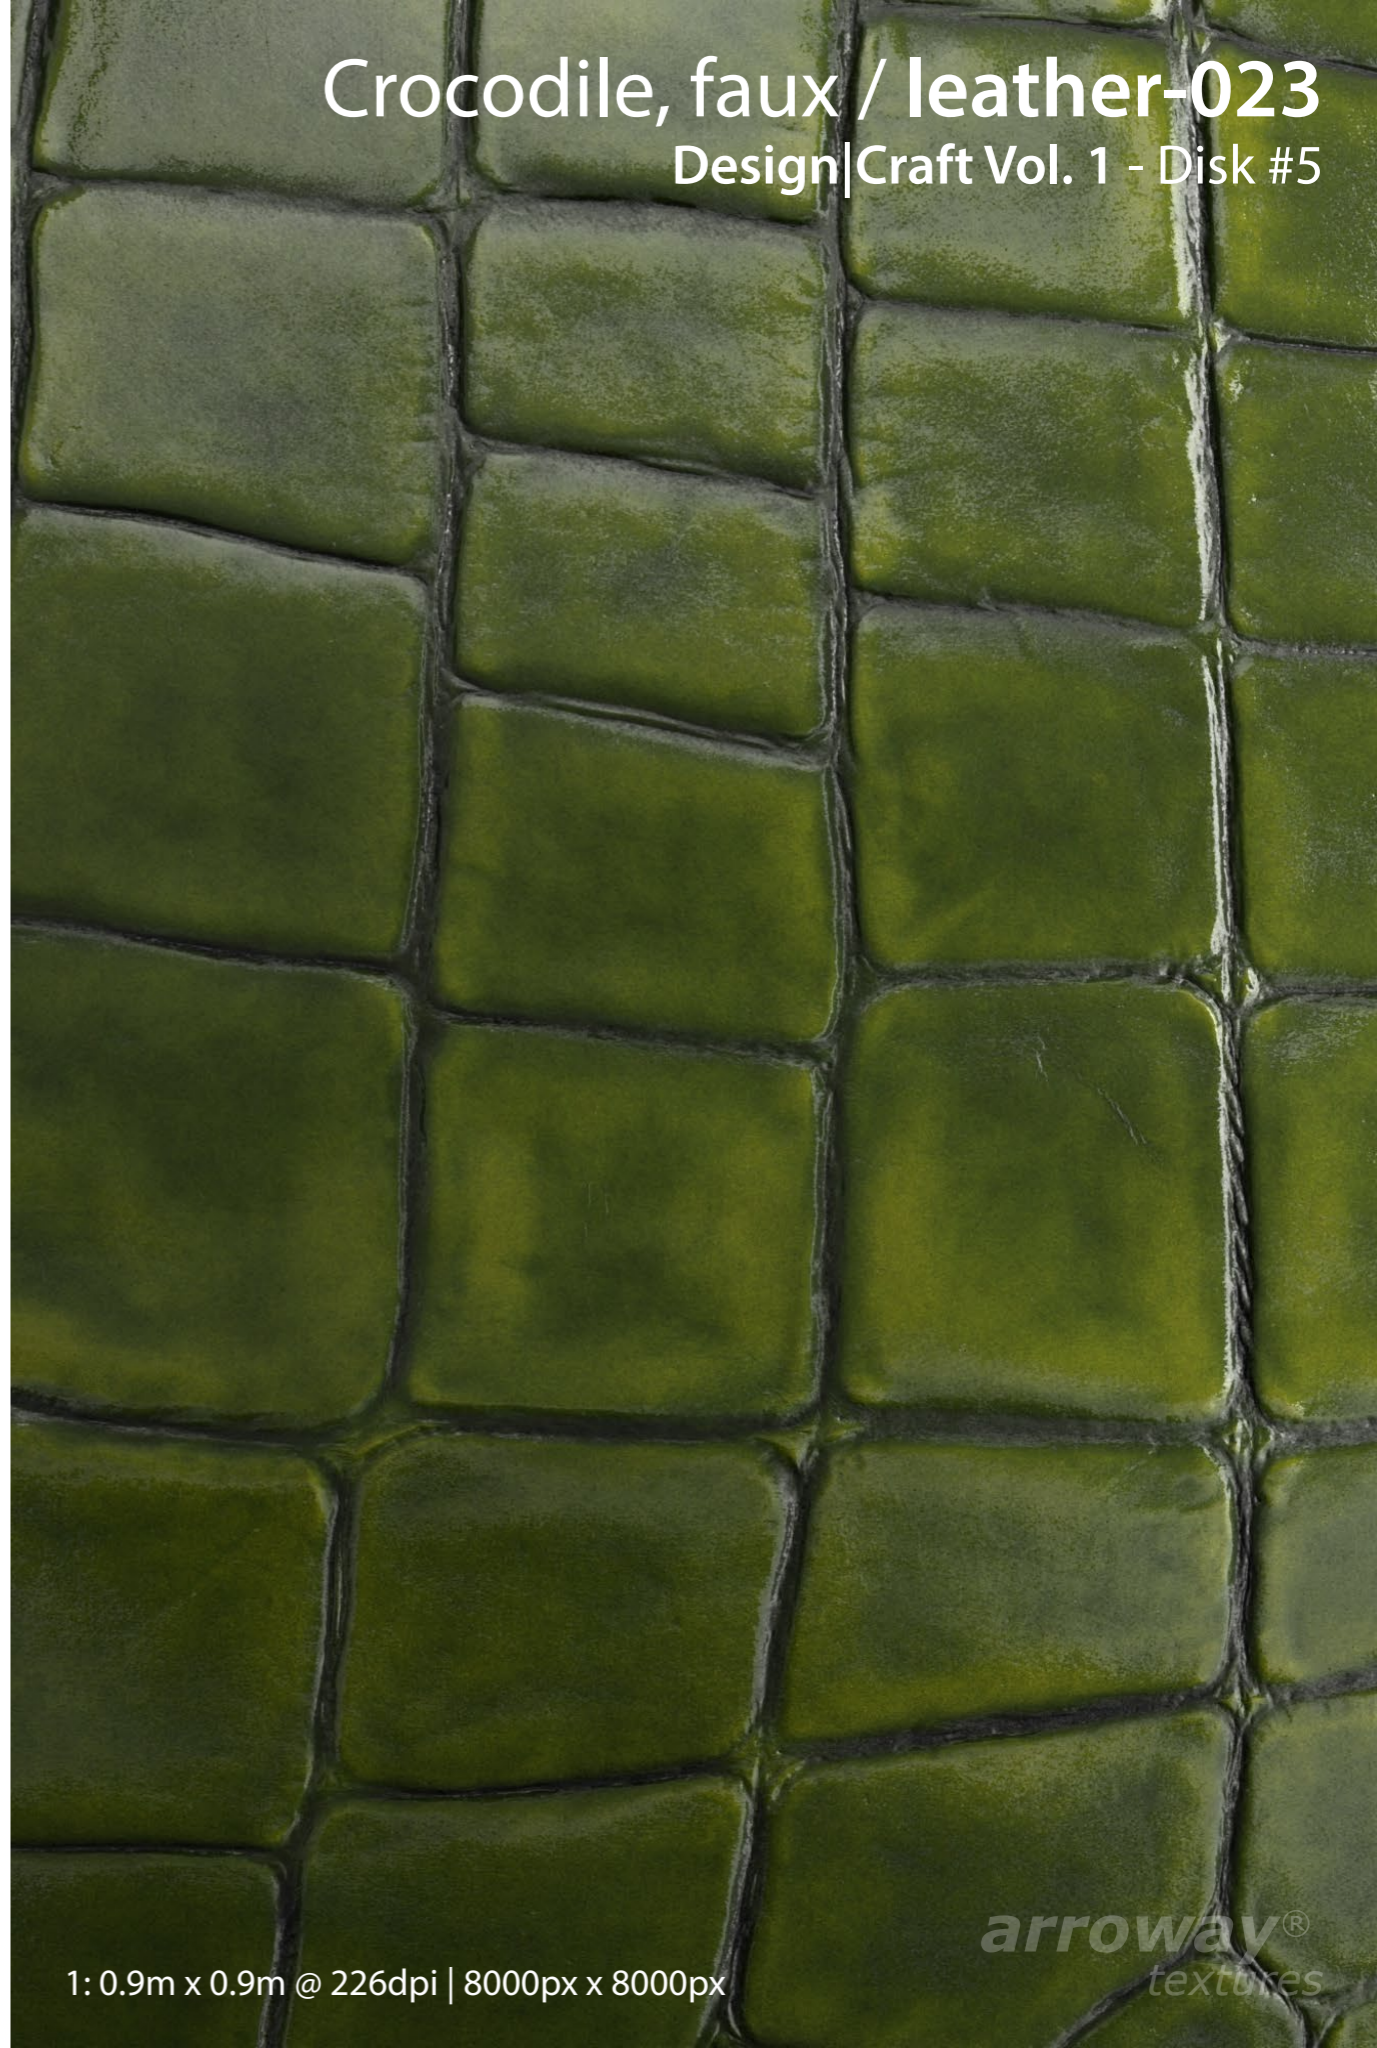

1: 0.9m x 0.9m @ 226dpi | 8000px x 8000px

arroway®
textures

Colors

temptress

astral blue

charred amber

verdigris

dark copper