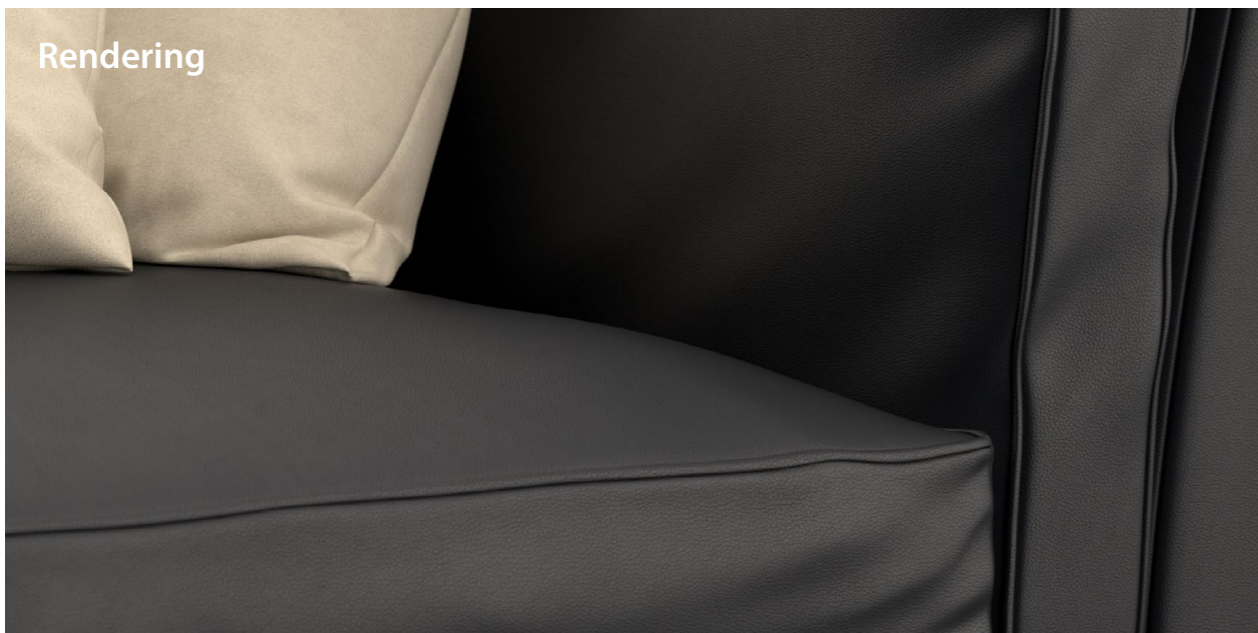

Cowhide, milled / leather-015

Design|Craft Vol. 1 - Disk #3

1: 1.0m x 1.0m @ 203dpi | 8000px x 8000px
2: 0.5m x 0.5m @ 406dpi | 8000px x 8000px

arroway®
textures