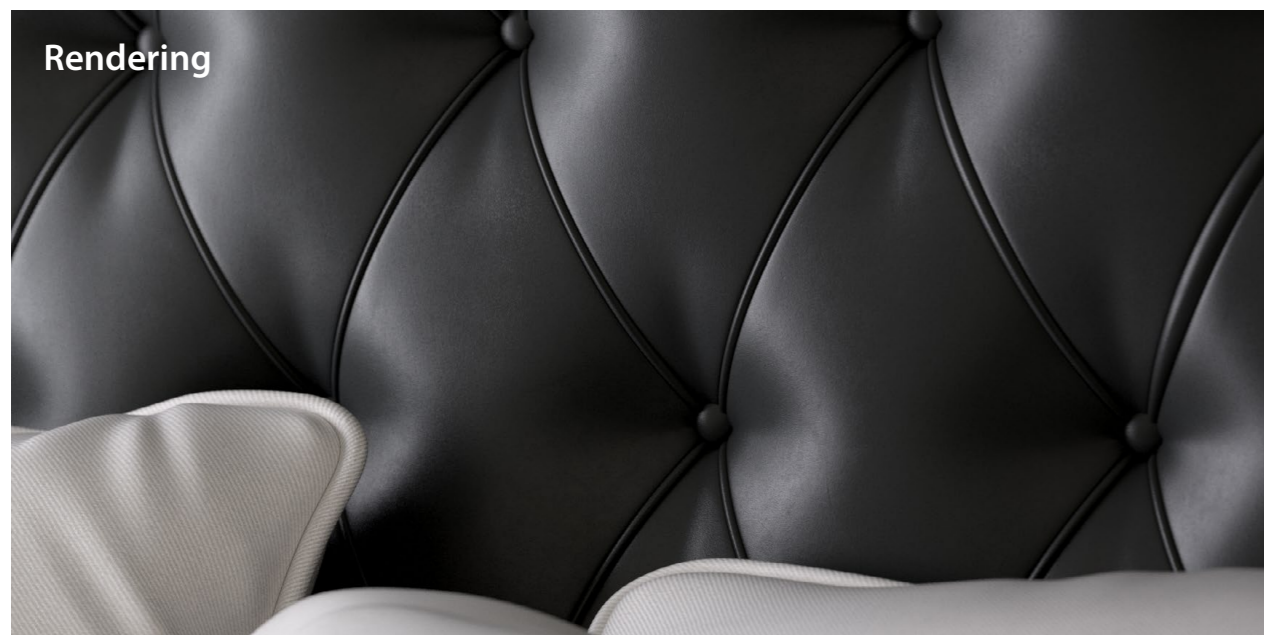

Lambskin, nappa / leather-021

Design|Craft Vol. 1 - Disk #5

1: 0.4m x 0.6m @ 406dpi | 6400px x 9600px

arroway®
textures