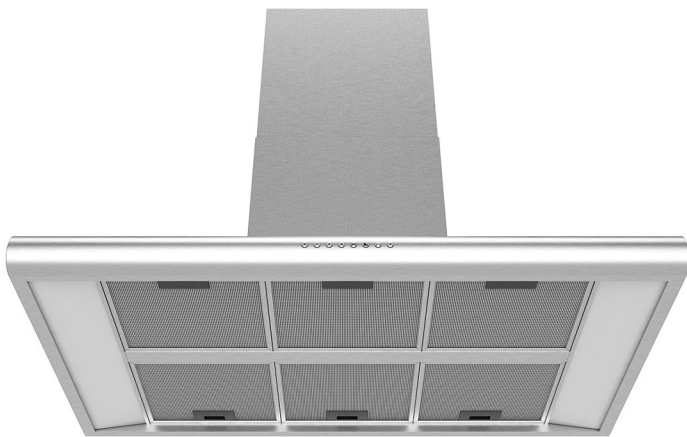

CEILING KITCHEN HOOD

FILENAME: CGAXIS _ MODELS _ 33 _ 04