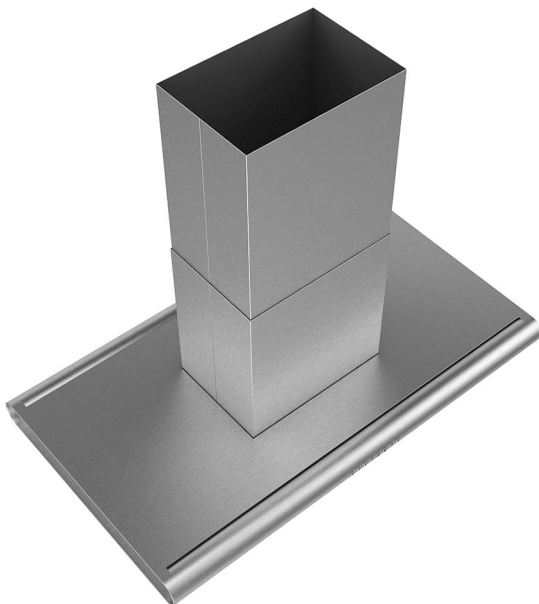

CEILING KITCHEN HOOD

FILENAME: CGAXIS _ MODELS _ 33 _ 04