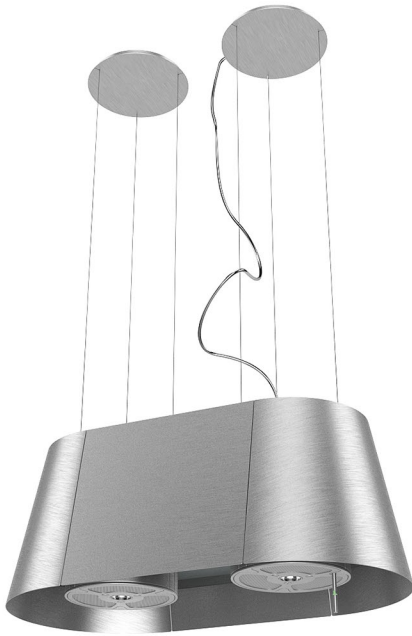

HANGING KITCHEN HOOD 1

FILENAME: CGAXIS_MODELS_33_01