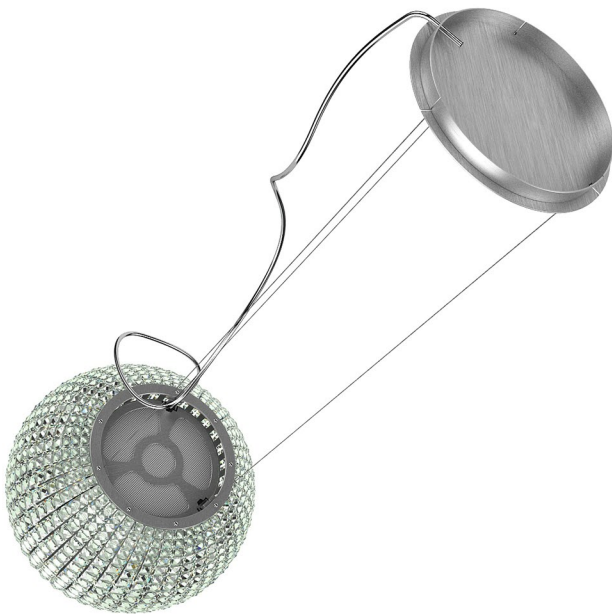

HANGING KITCHEN HOOD 3

FILENAME: CGAXIS _ MODELS _ 33 _ 03