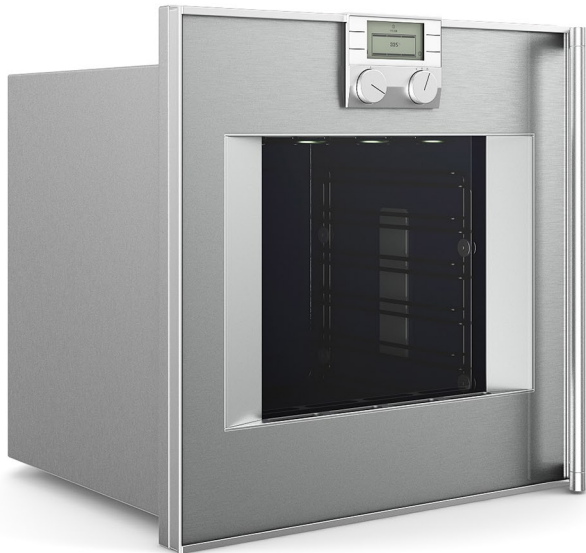

BUILT IN OVEN 2

FILENAME: CGAXIS _ MODELS _ 33 _ 16