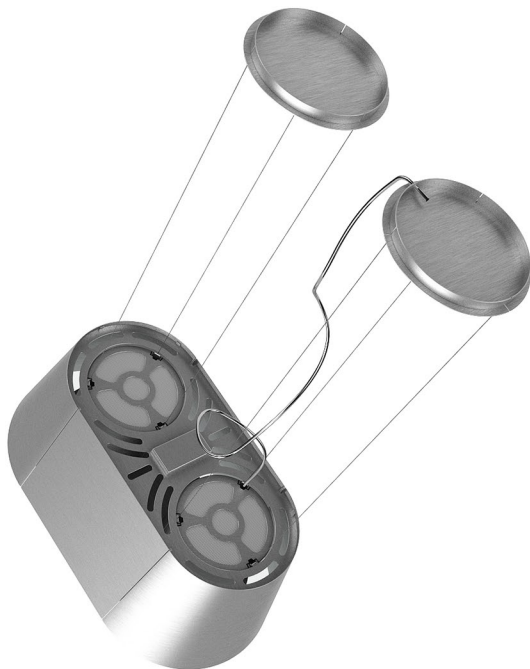

HANGING KITCHEN HOOD 1

FILENAME: CGAXIS_MODELS_33_01