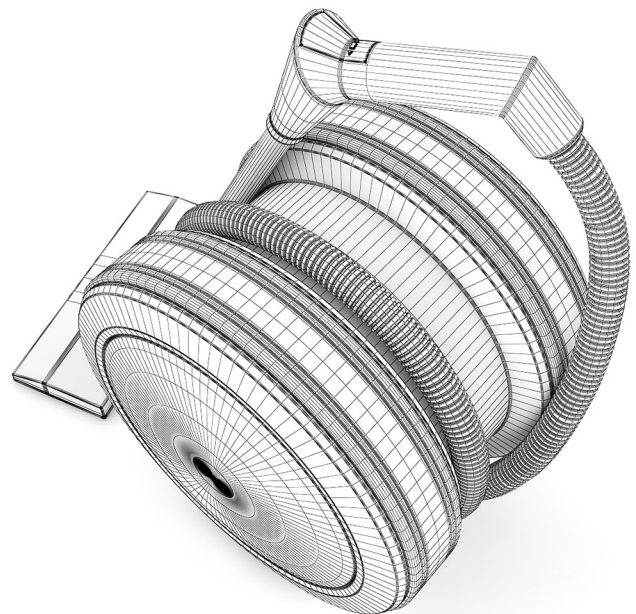

INDUCTION HOB 3

FILENAME: CGAXIS _ MODELS _ 33 _ 09

BLACK KITCHEN HOOD

FILENAME: CGAXIS_MODELS_33_10

AUTOMATIC VACCUM CLEANER

FILENAME: CGAXIS_MODELS_33_11

VACCUM CLEANER 1

FILENAME: CGAXIS _ MODELS _ 33 _ 12