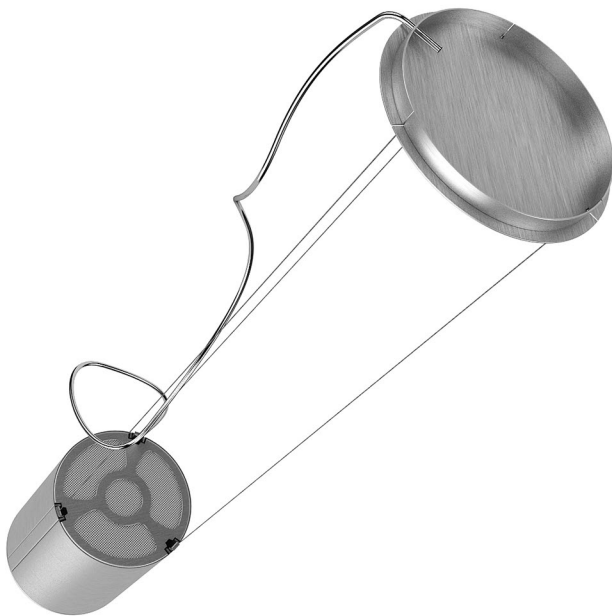

HANGING KITCHEN HOOD 2

FILENAME: CGAXIS _ MODELS _ 33 _ 02