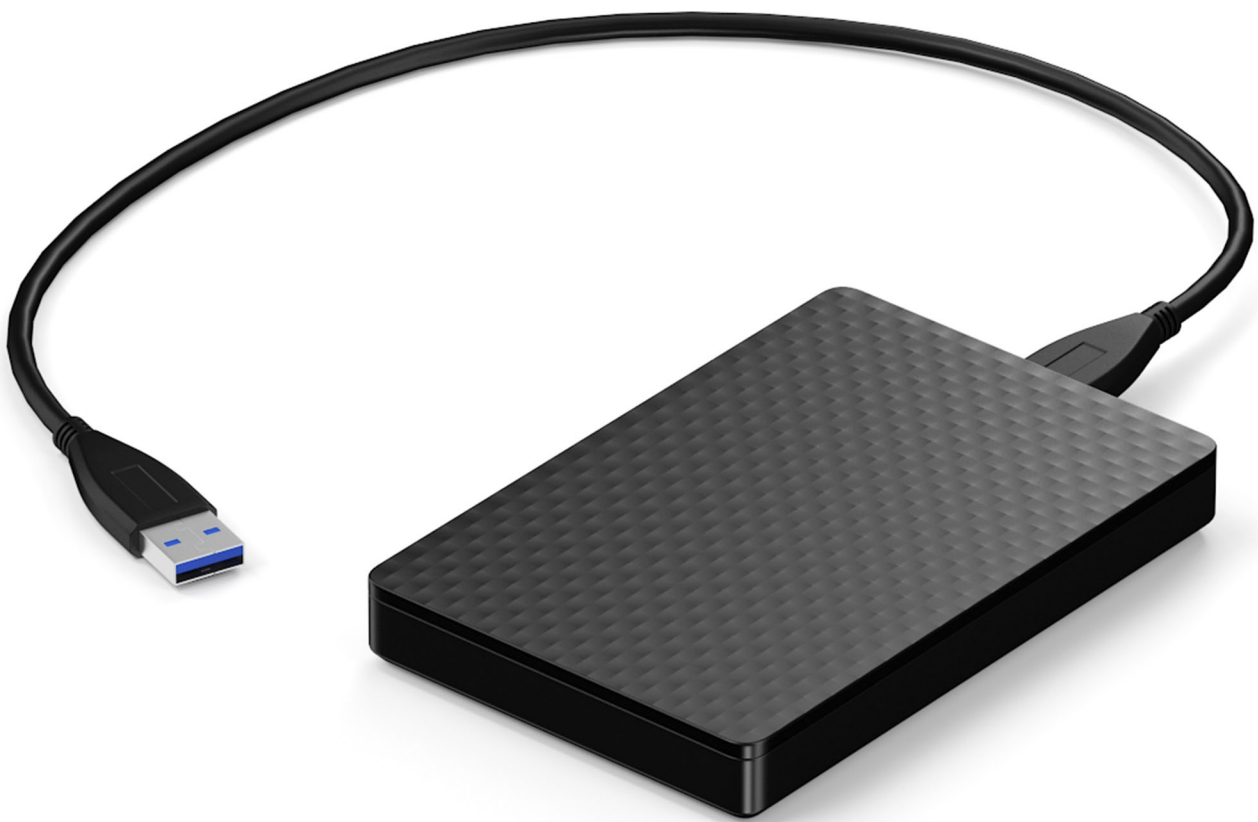

Portable HDD

Poly: 21550

Vert: 20916

FILENAME: CGAXIS_MODELS_59_21