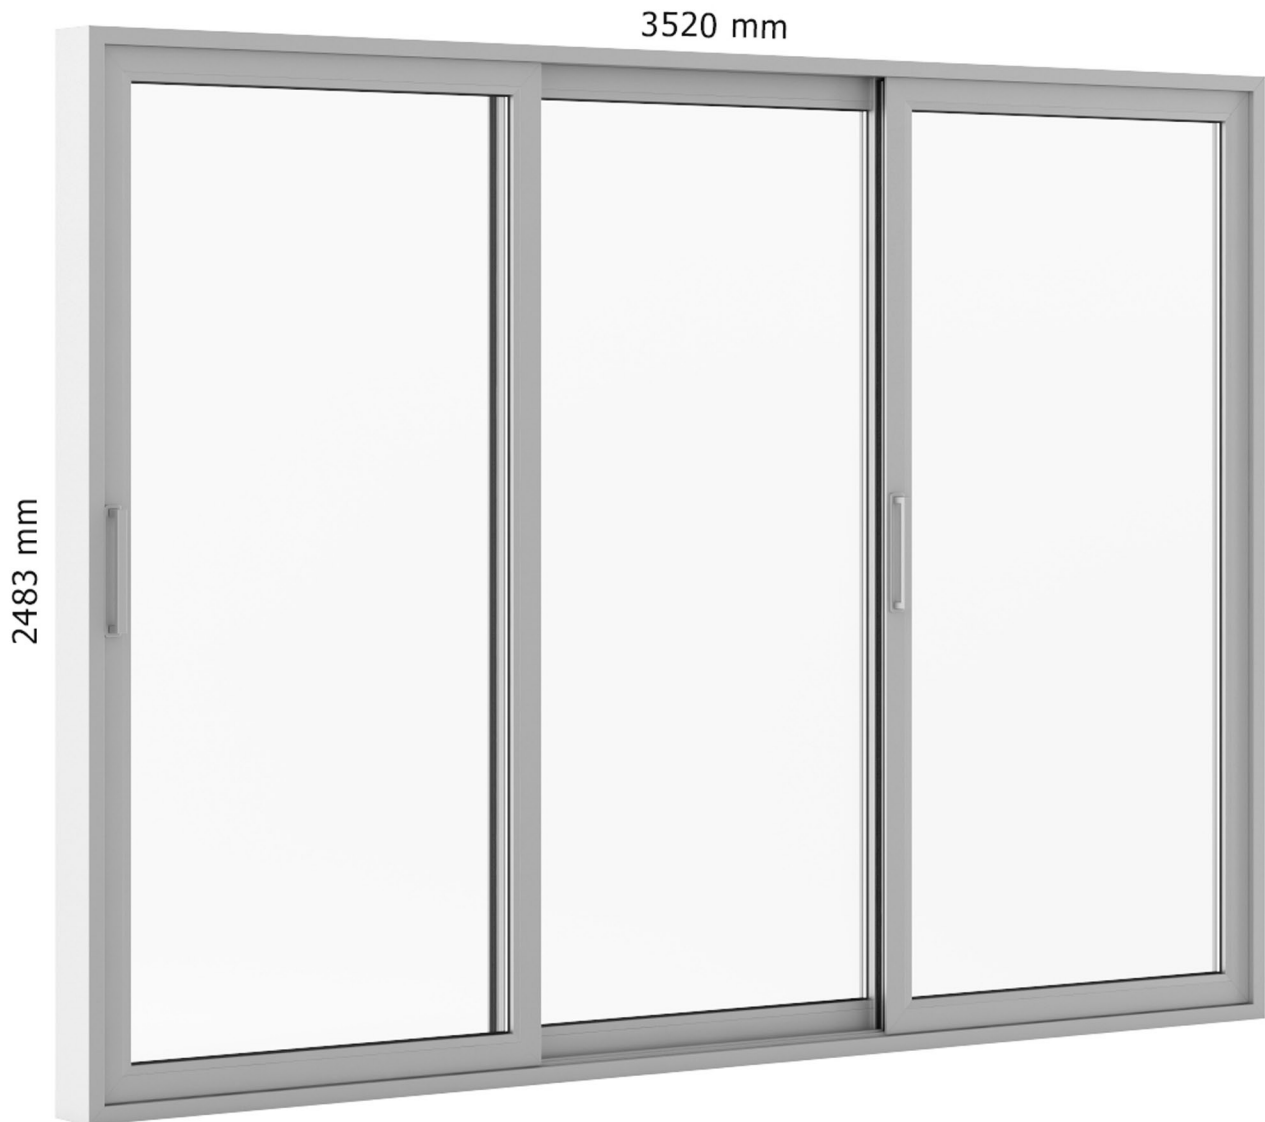

Sliding Metal Doors 3520mm x 2483mm

FILENAME: CGAXIS _ MODELS _ 46 _ 41