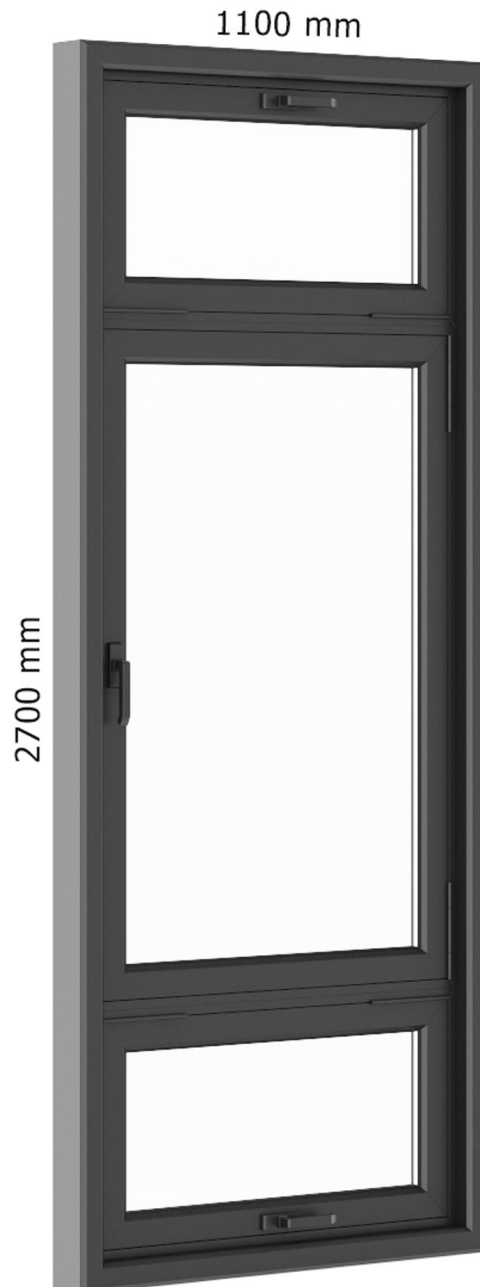

Black Metal Window 1100mm x 2700mm

FILENAME: CGAXIS _ MODELS _ 46 _ 46