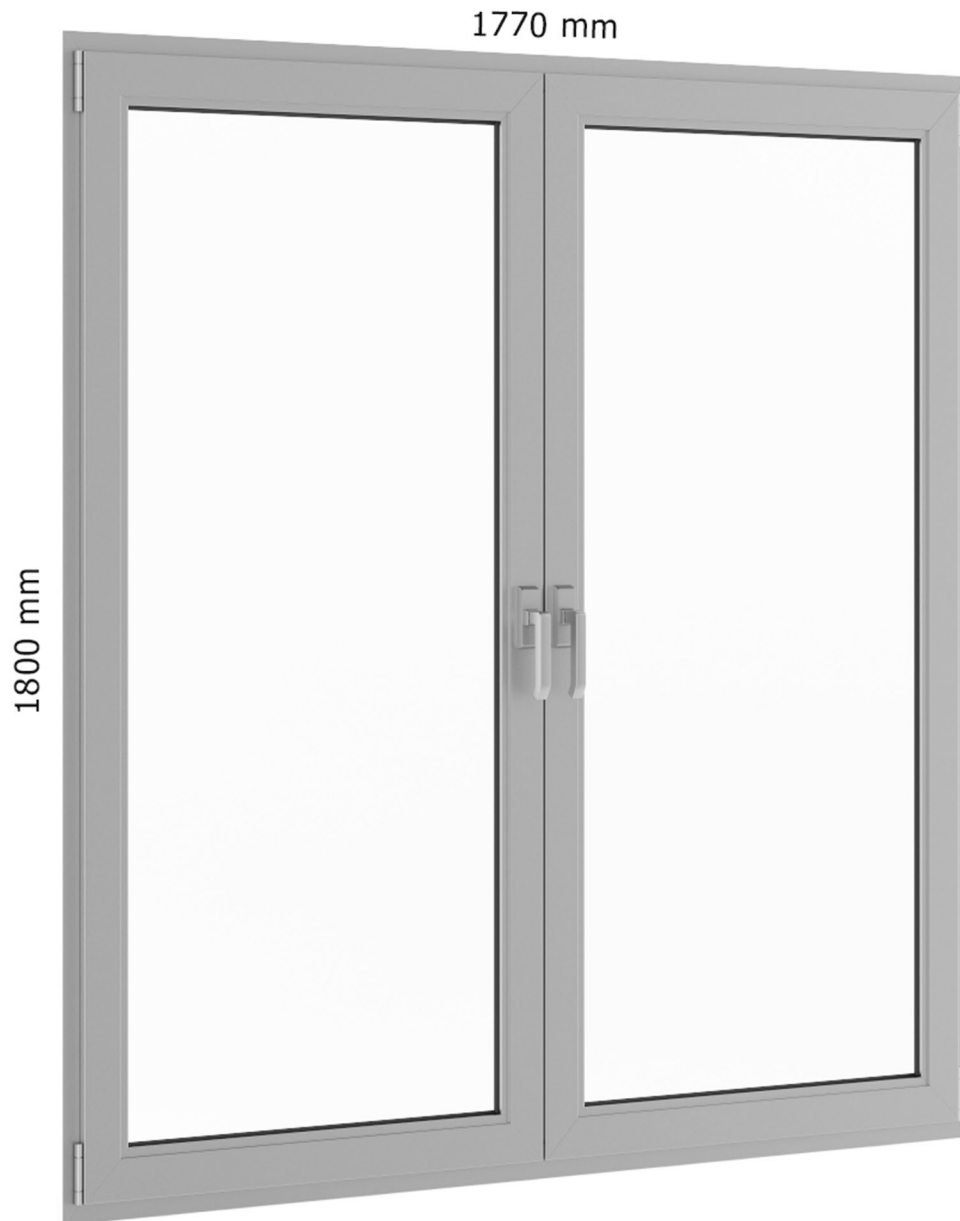

Metal Window 1770mm x 1800mm

FILENAME: CGAXIS _ MODELS _ 46 _ 08