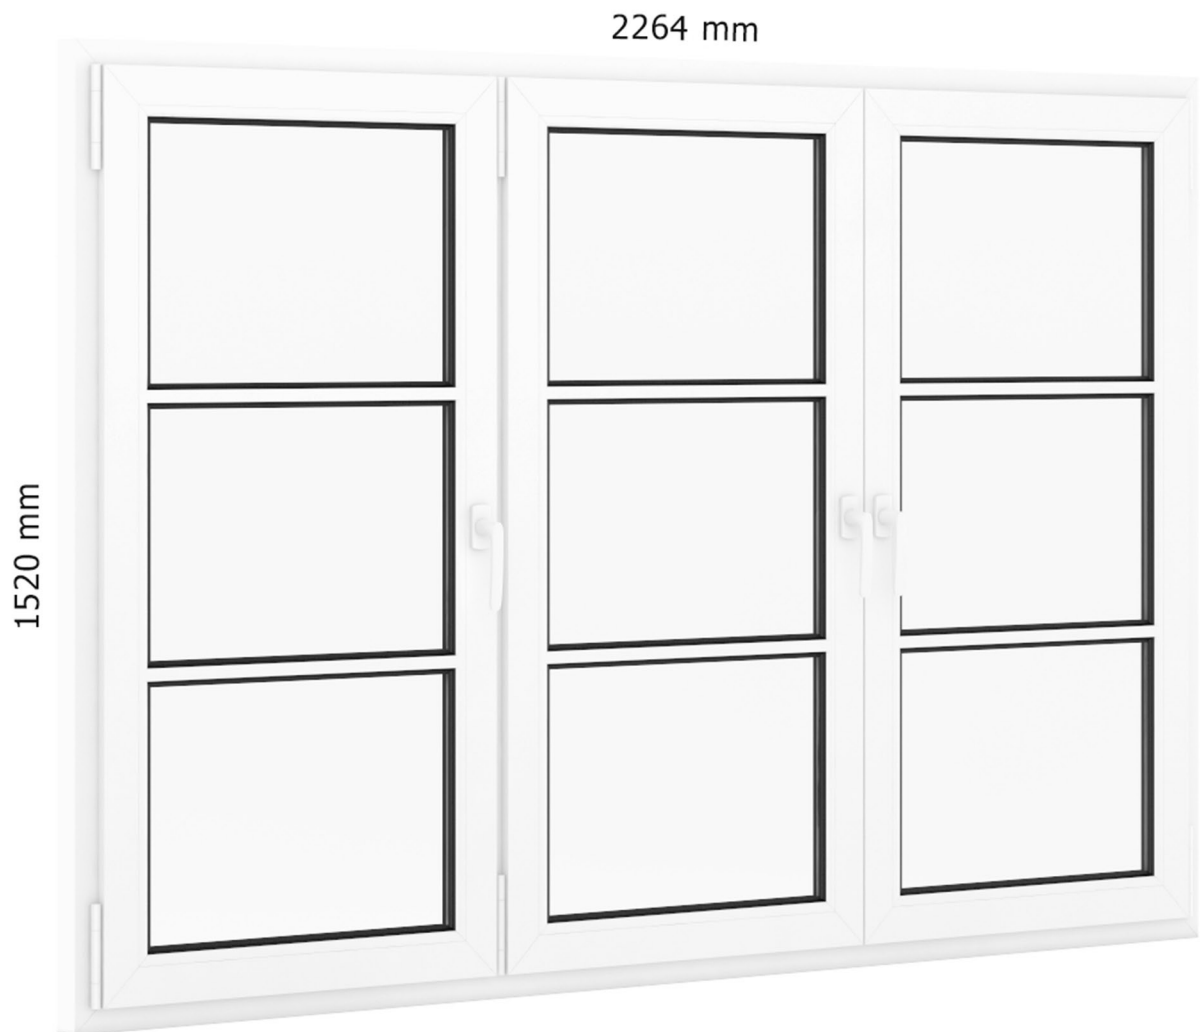

Plastic Window 2264mm x 1520mm

FILENAME: CGAXIS _ MODELS _ 46 _ 31