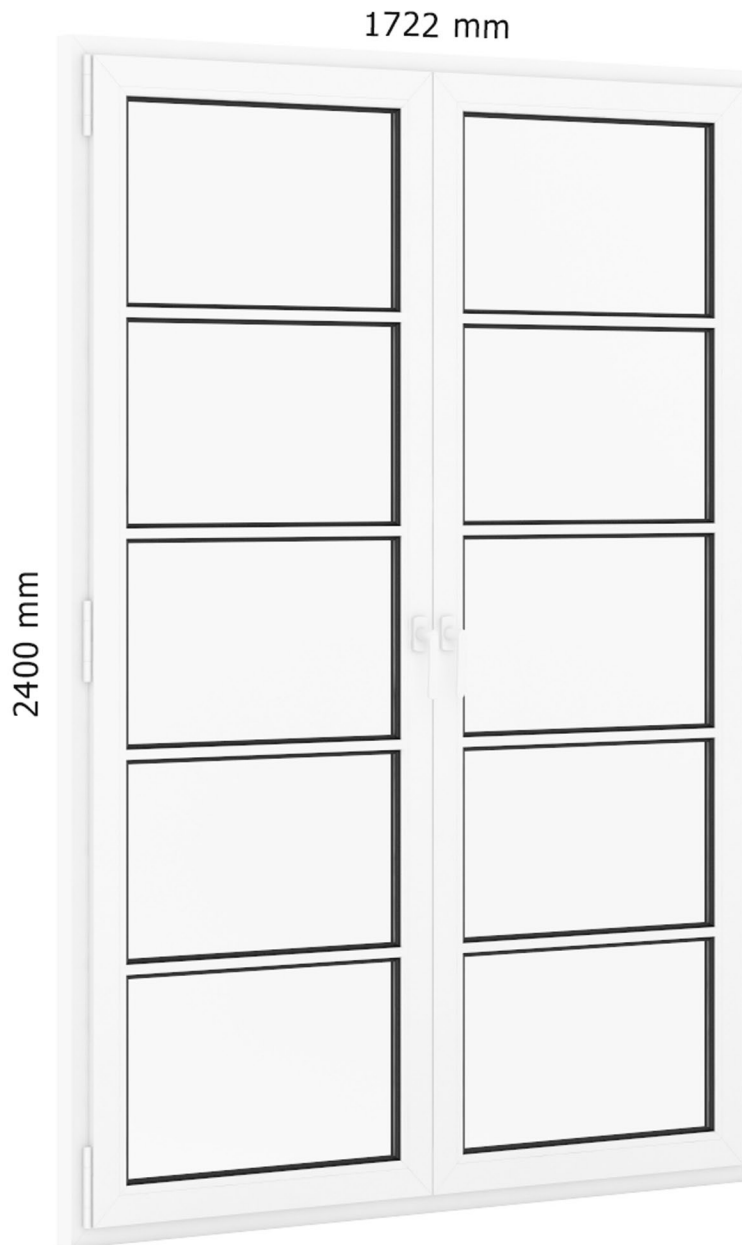

Plastic Window 1722mm x 2400mm

FILENAME: CGAXIS _ MODELS _ 46 _ 33