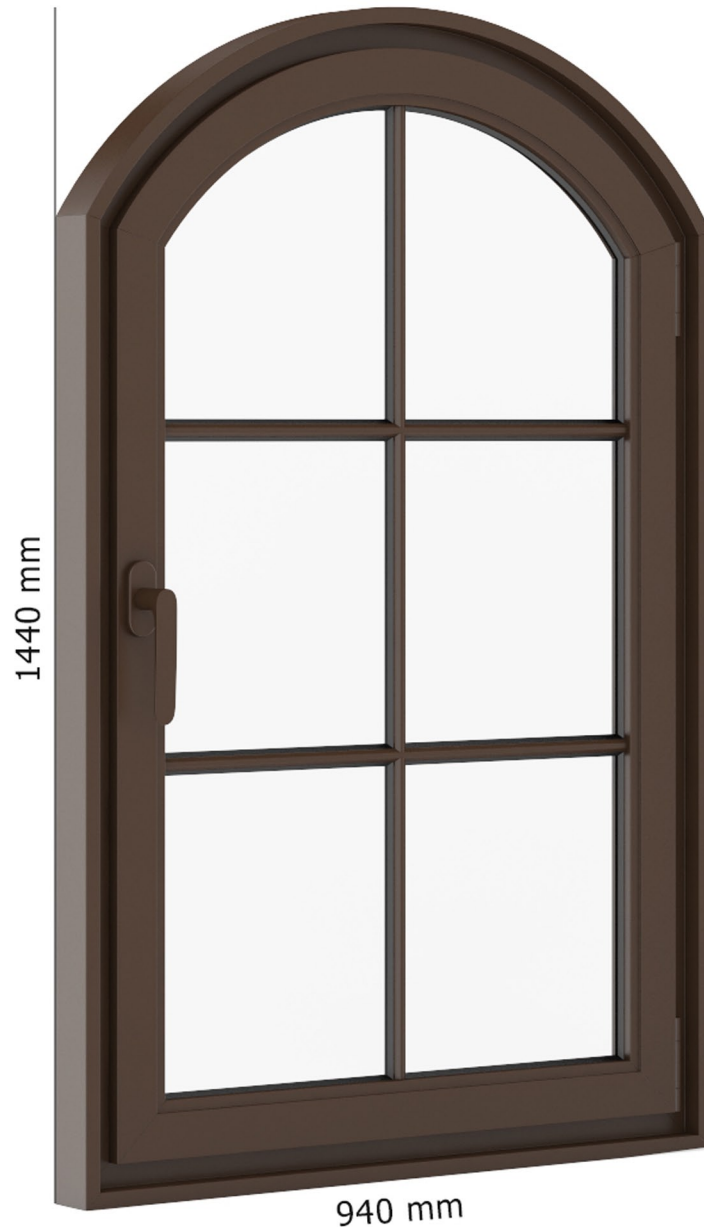

Brown Metal Window 940mm x 1440mm

FILENAME: CGAXIS_MODELS_46_39