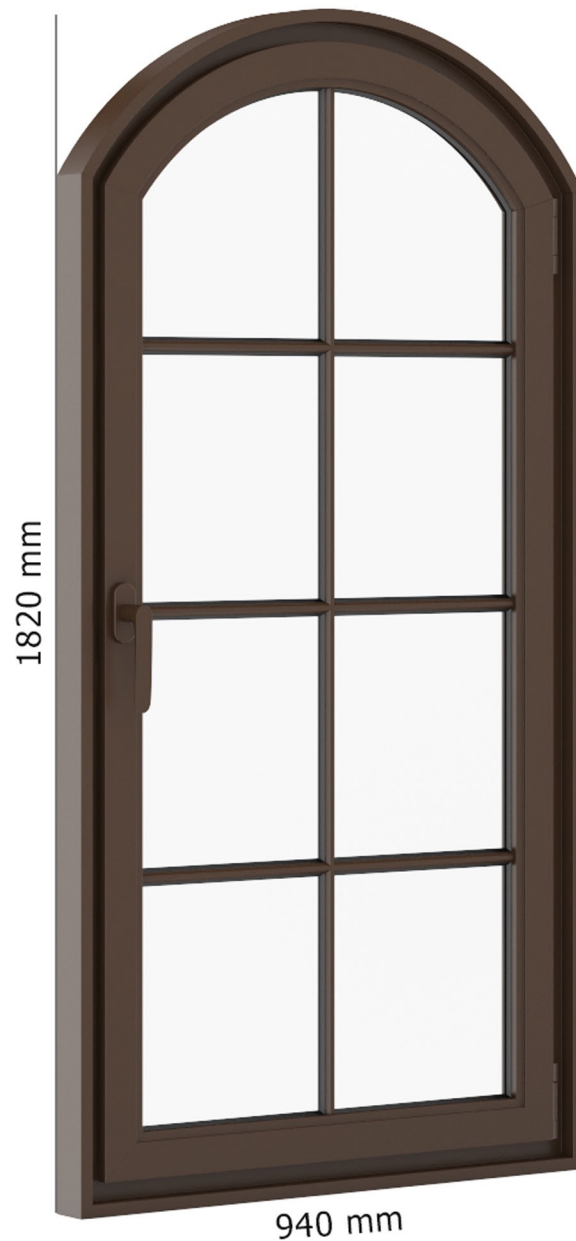

Brown Metal Window 940mm x 1820mm

FILENAME: CGAXIS_MODELS_46_40