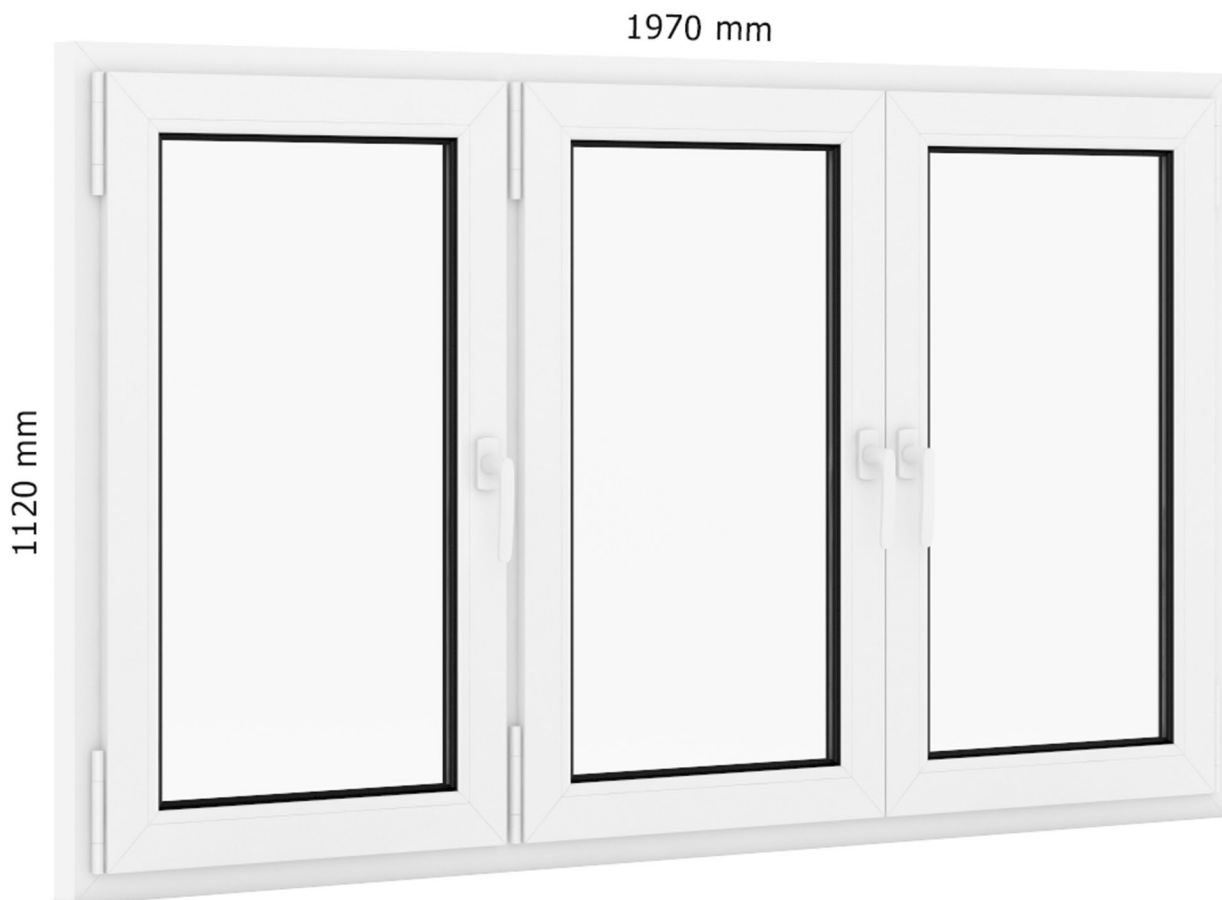

Plastic Window 1970mm x 1120mm

FILENAME: CGAXIS_MODELS_46_28