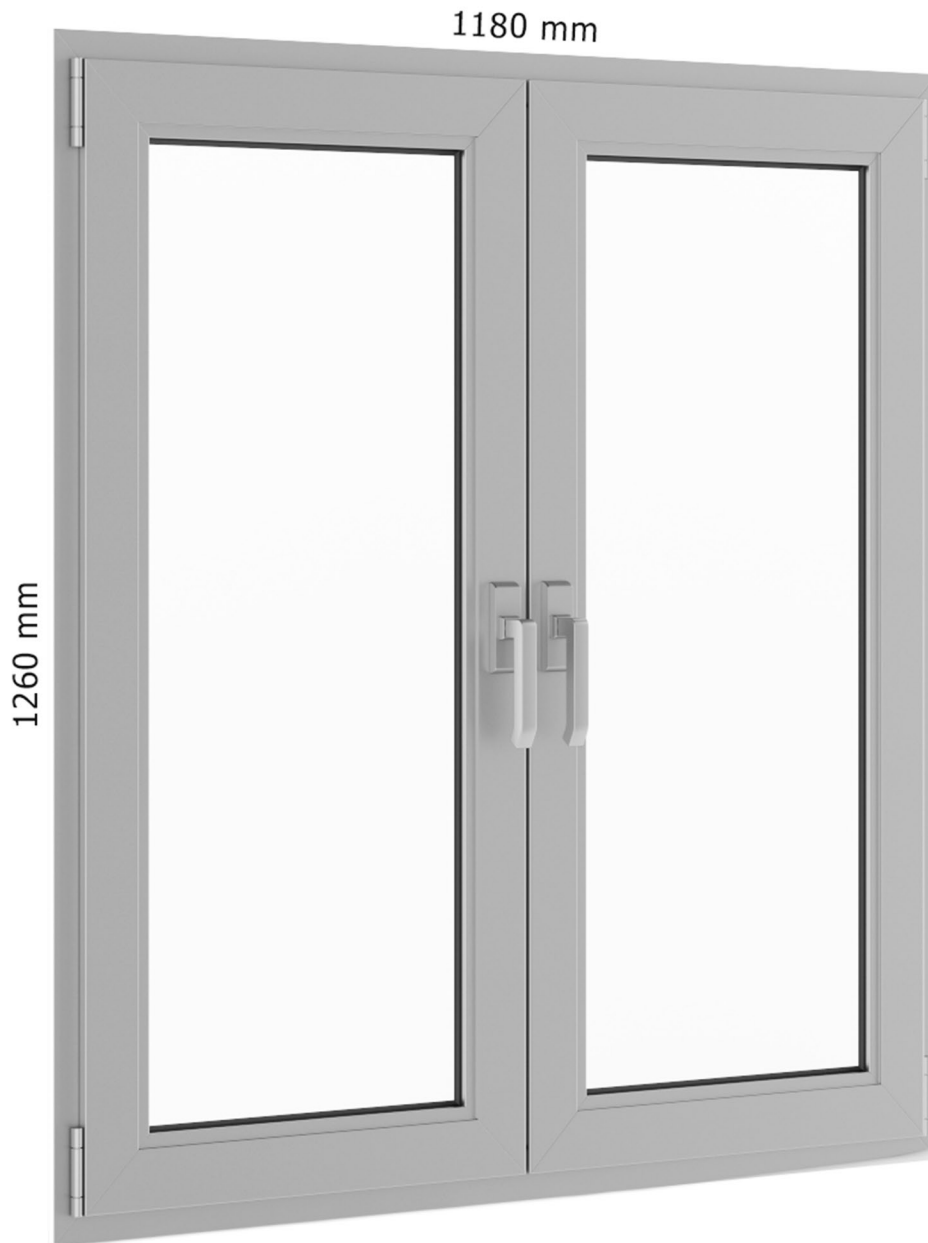

Metal Window 1180mm x 1260mm

FILENAME: CGAXIS _ MODELS _ 46 _ 04