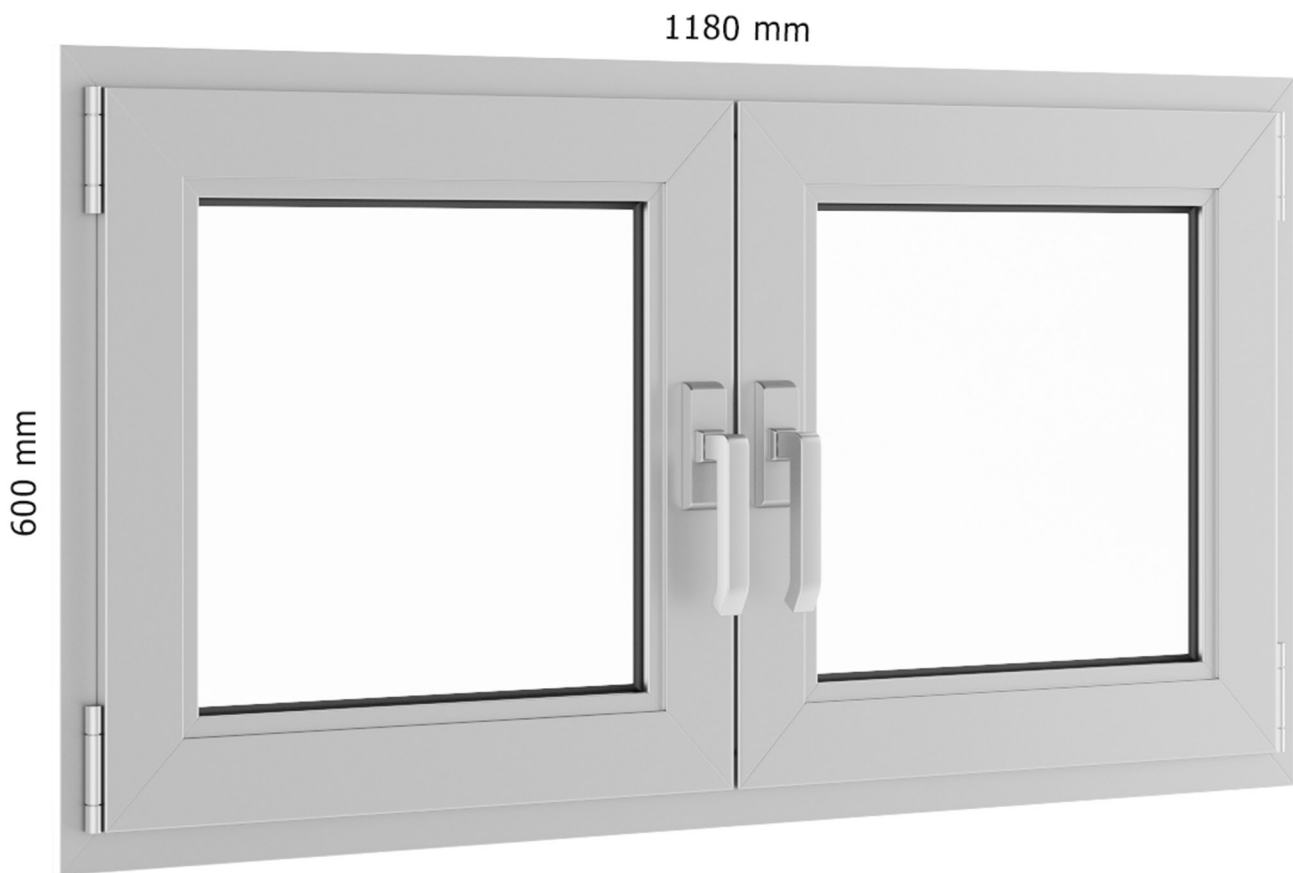

Metal Window 1180mm x 600mm

FILENAME: CGAXIS _ MODELS _ 46 _ 02