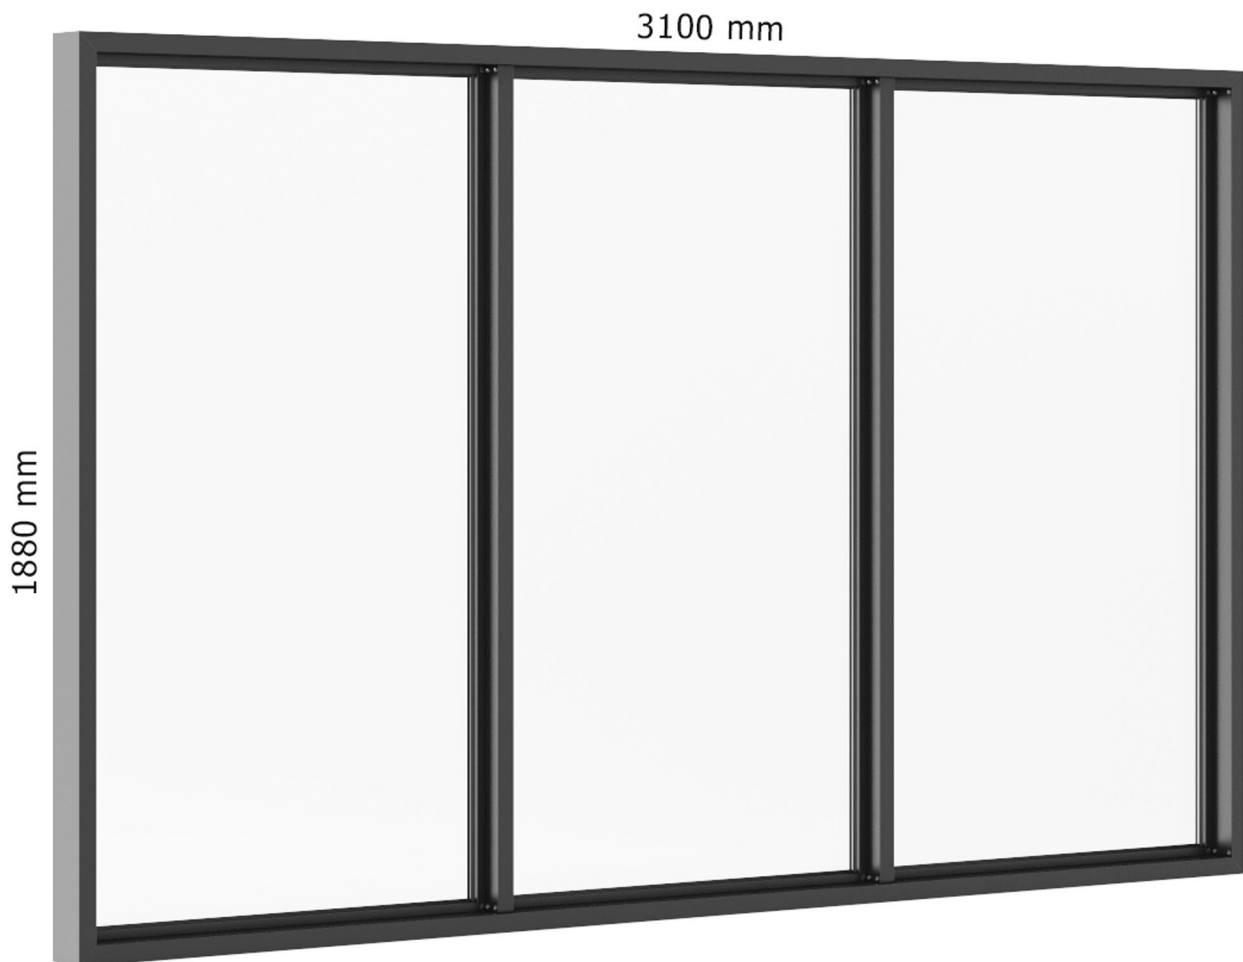

Black Metal Window 3100mm x 1880mm

FILENAME: CGAXIS _ MODELS _ 46 _ 47