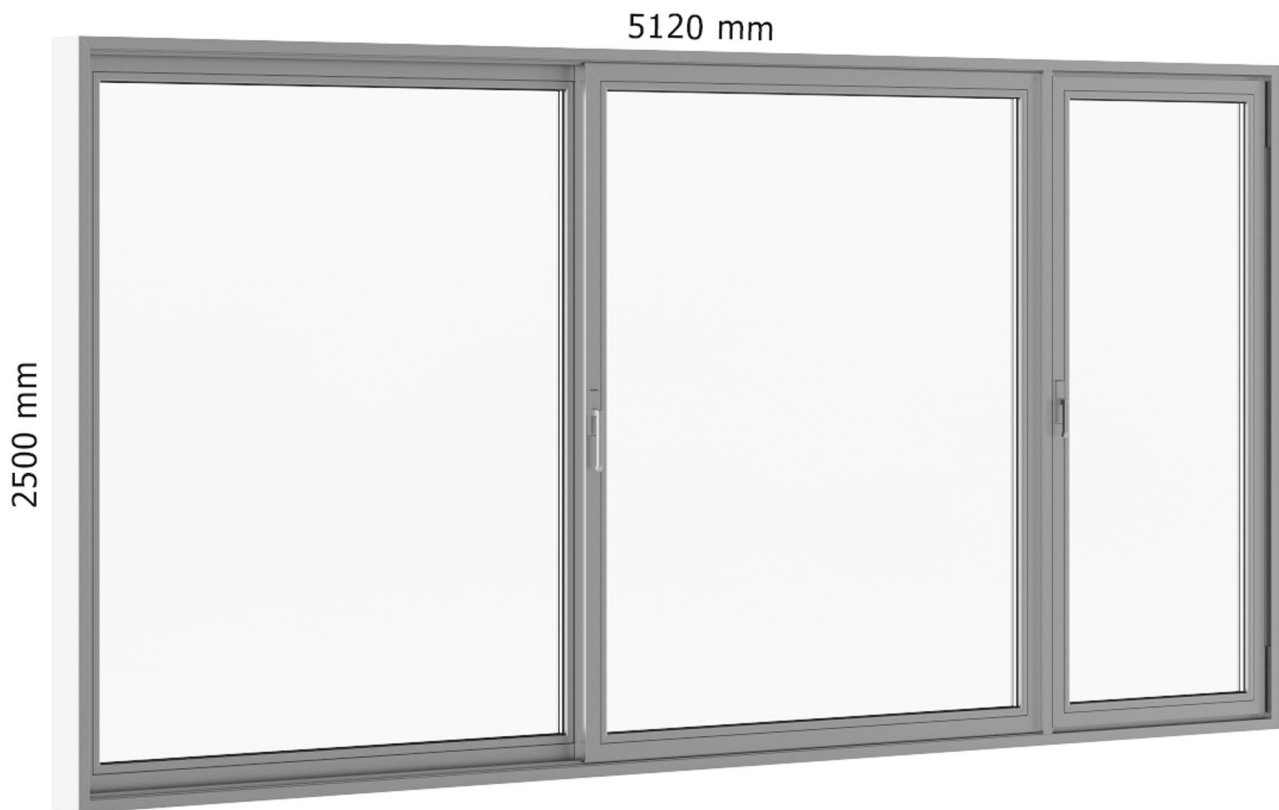

Sliding Metal Doors 5120mm x 2500mm

FILENAME: CGAXIS _ MODELS _ 46 _ 49