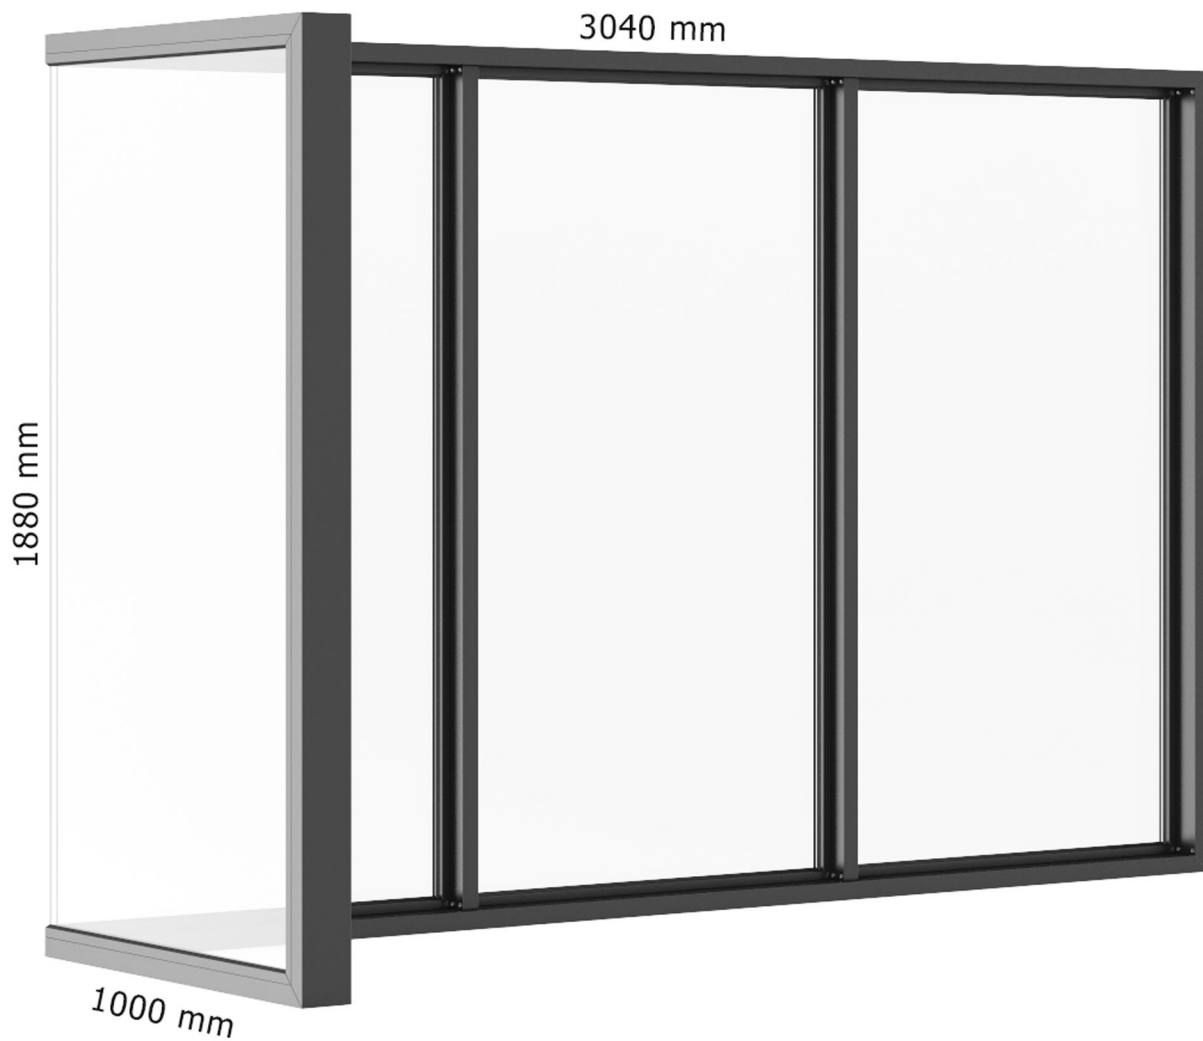

Black Metal Corner Window 3040mm x 1880mm

FILENAME: CGAXIS _ MODELS _ 46 _ 48