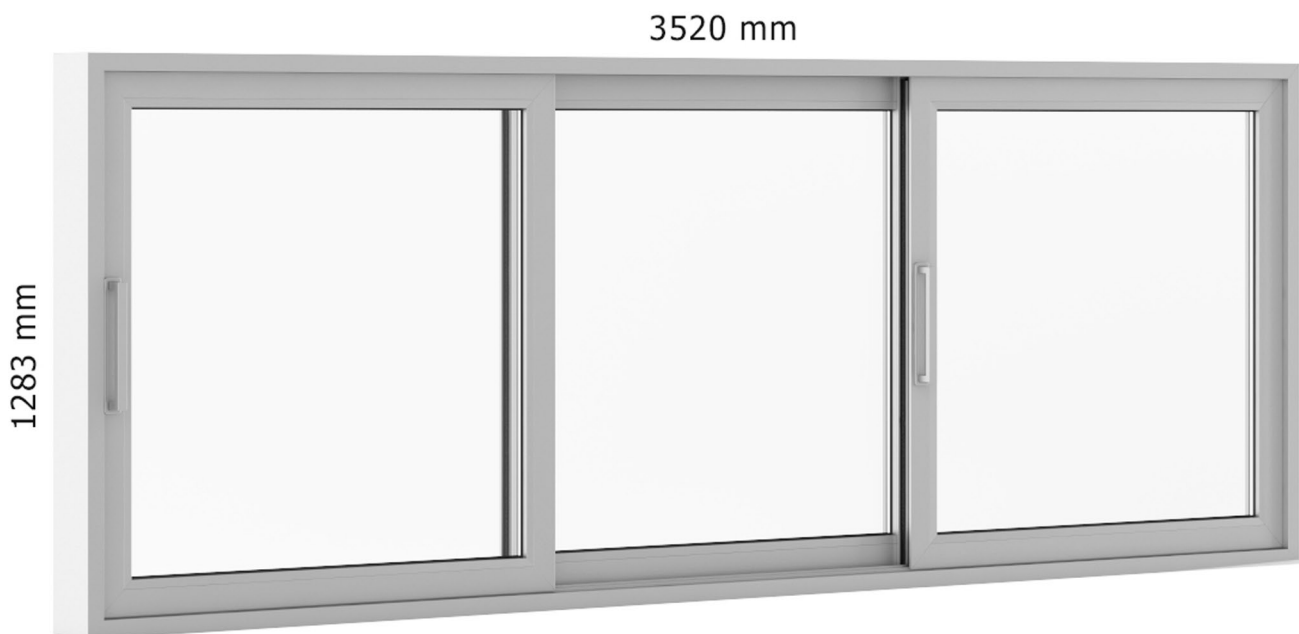

Sliding Metal Window 3520mm x 1283mm

FILENAME: CGAXIS _ MODELS _ 46 _ 42