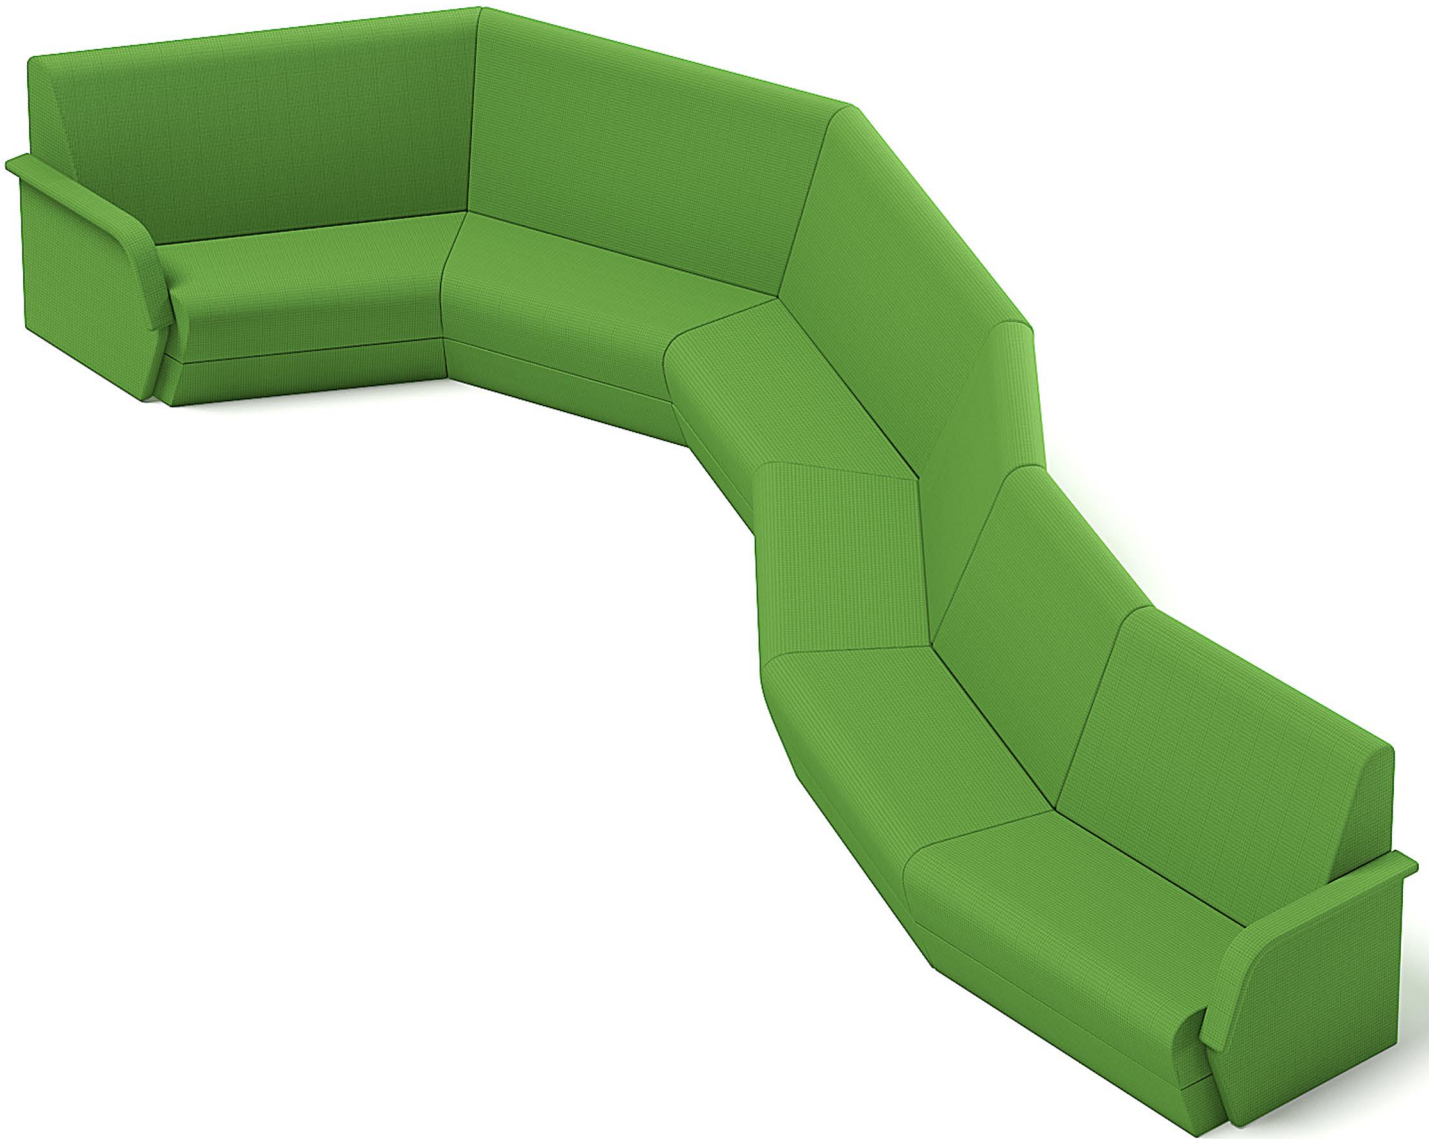

Green Waiting Chairs 3D Model

Poly: 45418

Vert: 45884

FILENAME: CGAXIS_MODELS_102_25

Green Waiting Sofa 3D Model

Poly: 5518

Vert: 5950

FILENAME: CGAXIS _ MODELS _ 102 _ 26