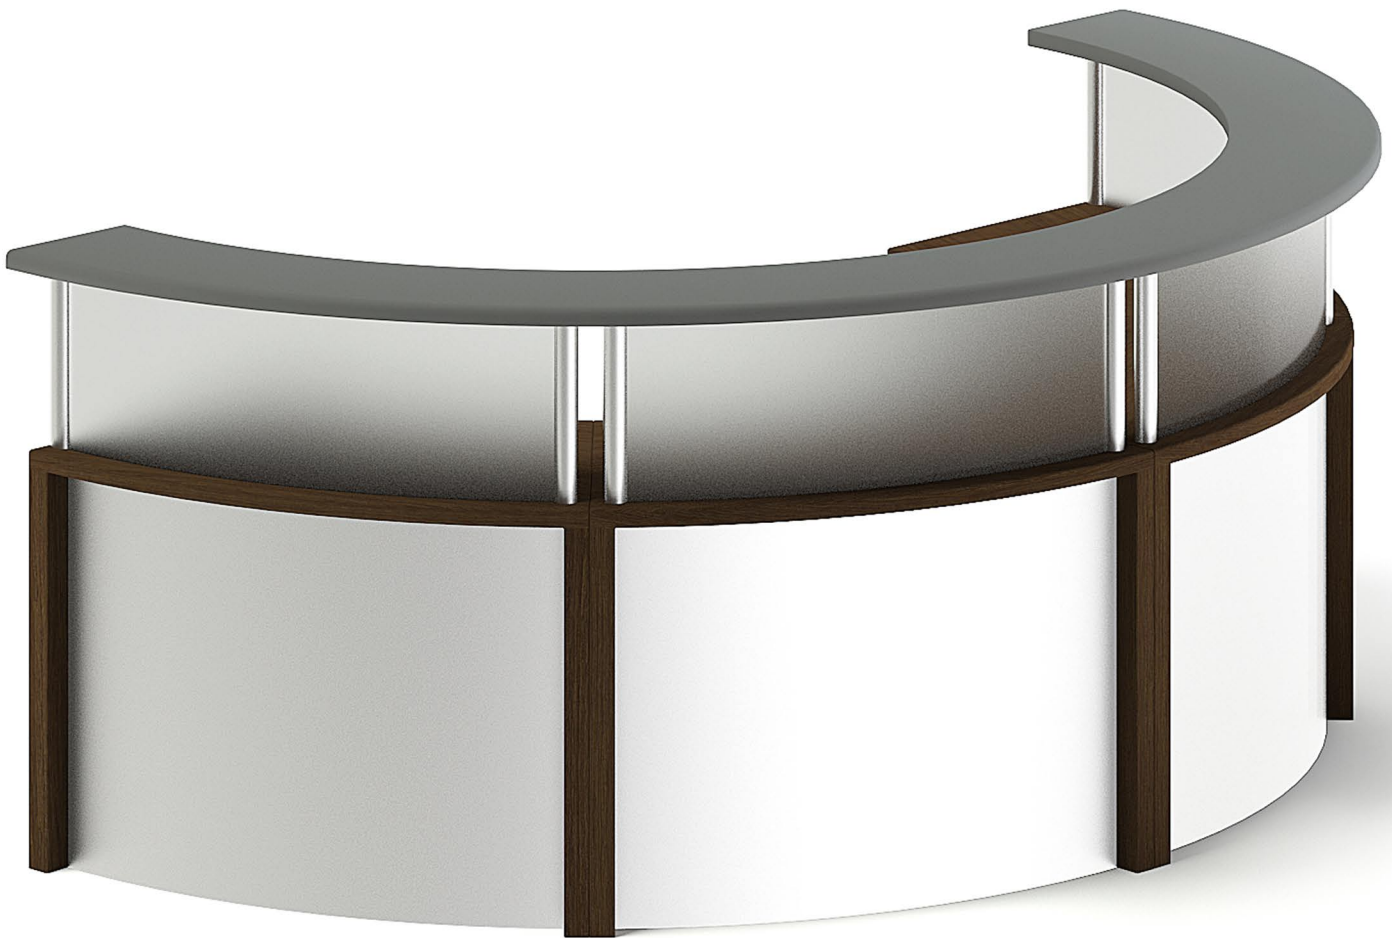

Round Reception Desk 3D Model

Poly: 3172

Vert: 2659

FILENAME: CGAXIS_MODELS_102_21