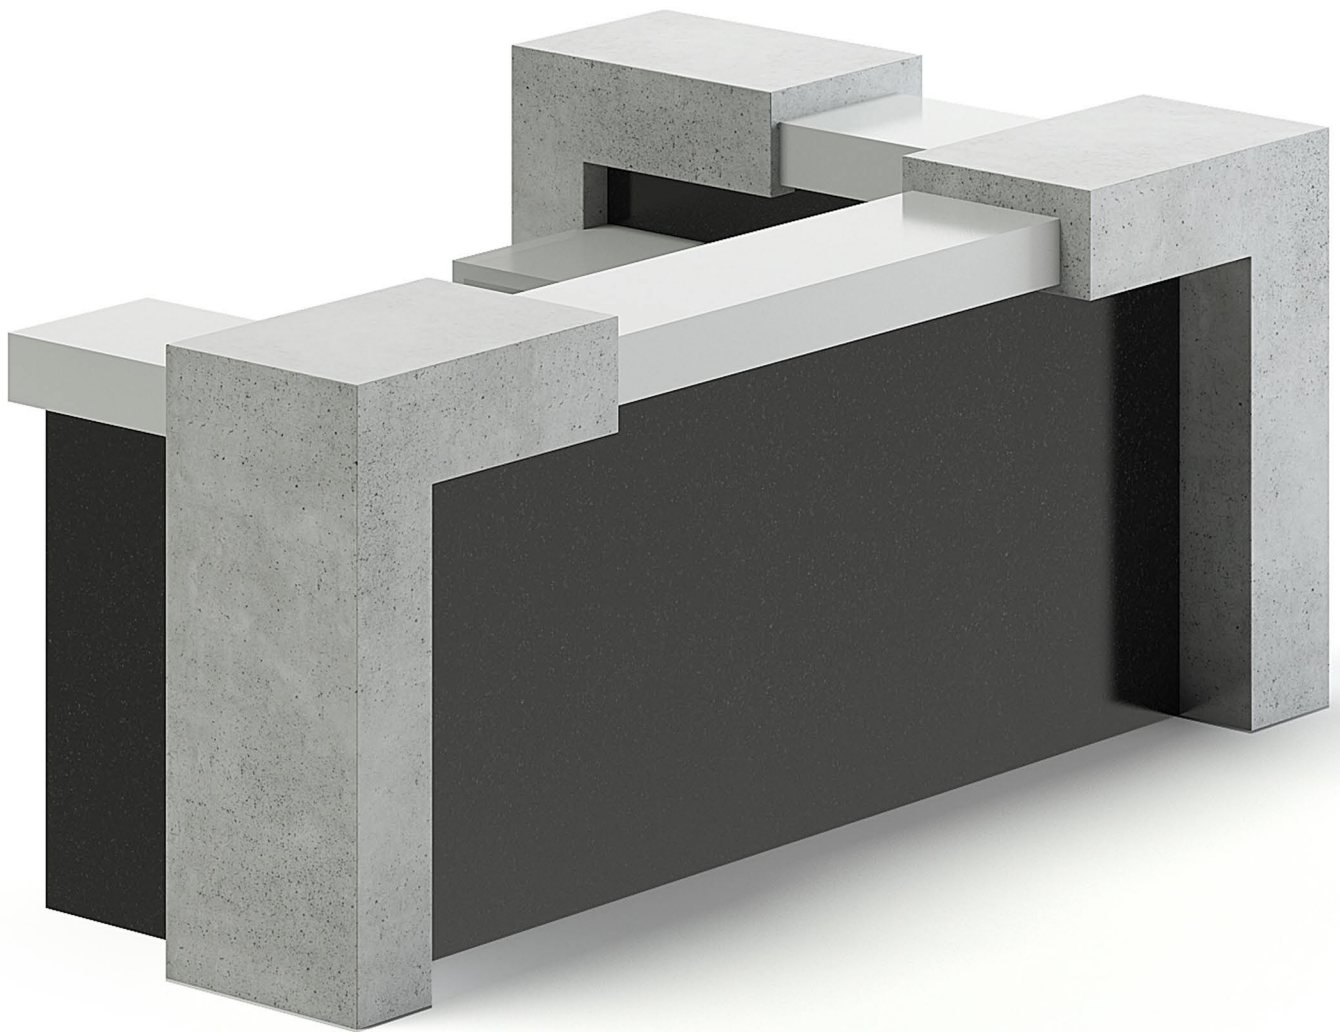

Black and Grey Reception Desk 3D Model

Poly: 225

Vert: 257

FILENAME: CGAXIS_MODEL_102_05