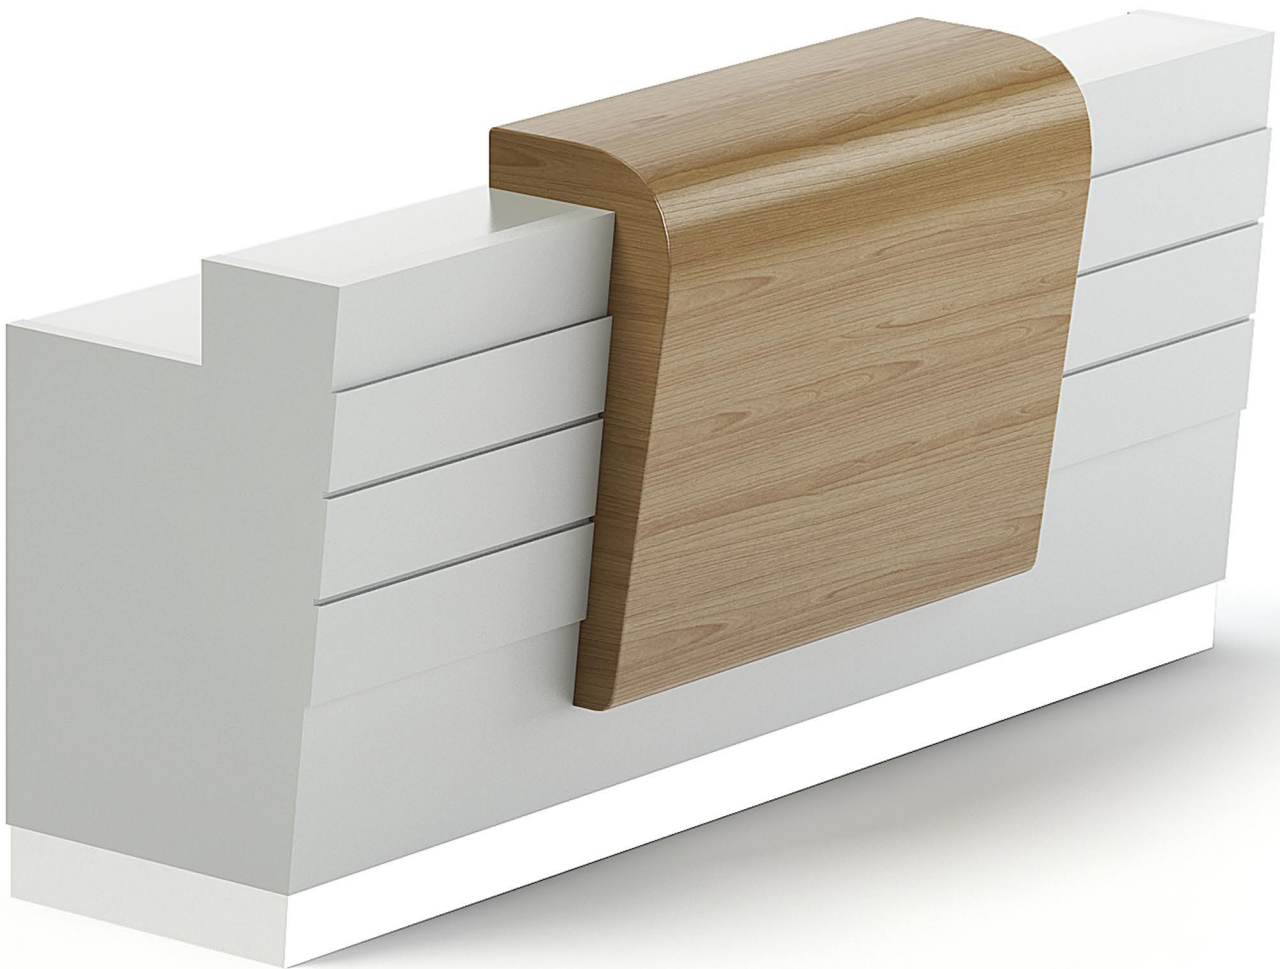

Black Swivel Chair 3D Model

Poly: 39653

Vert: 39822

FILENAME: CGAXIS _ MODELS _ 102 _ 19

Grey Reception Desk 3D Model

Poly: 474

Vert: 521

FILENAME: CGAXIS _ MODELS _ 102 _ 20