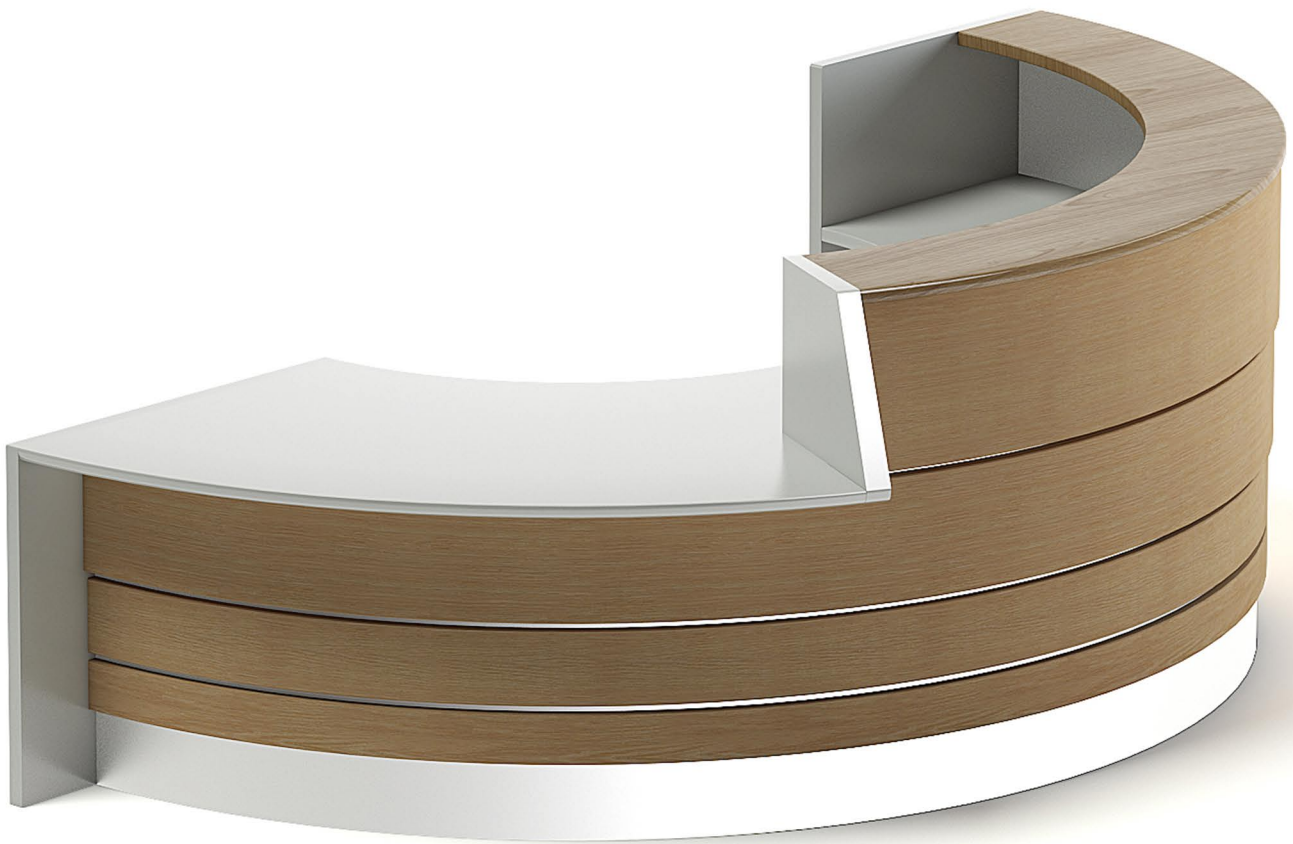

Black Leather Chair 3D Model

Poly: 10578

Vert: 10760

FILENAME: CGAXIS _ MODELS _ 102 _ 17

Round Reception Desk 3D Model

Poly: 3385

Vert: 3467

FILENAME: CGAXIS _ MODELS _ 102 _ 18