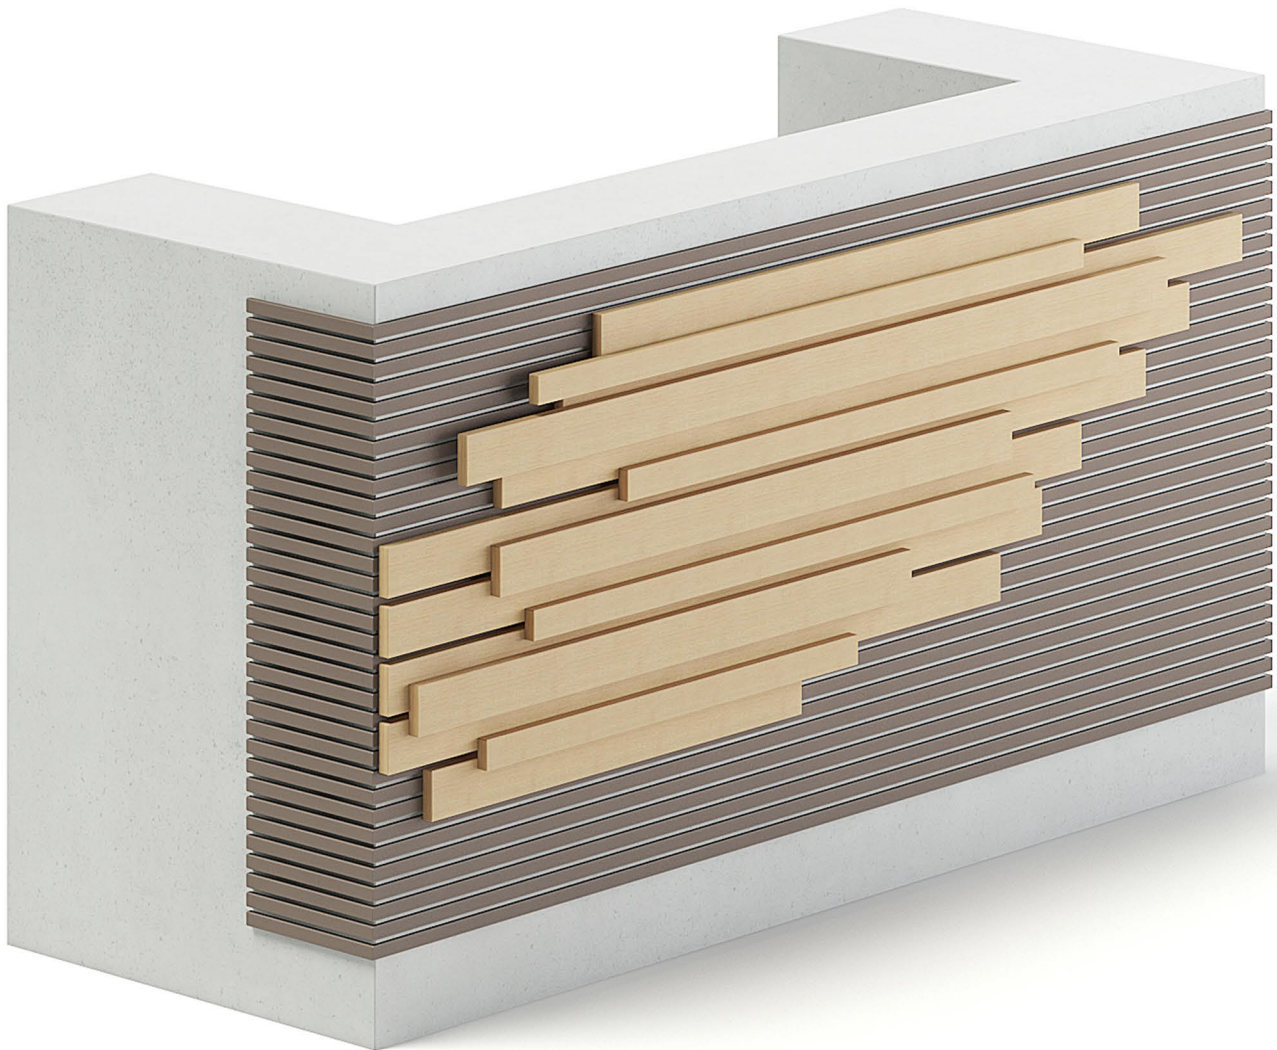

Rounded Reception Desk 3D Model

Poly: 1096

Vert: 1248

FILENAME: CGAXIS _ MODELS _ 102 _ 01

Rectangular Reception Desk 3D Model

Poly: 2830

Vert: 2946

FILENAME: CGAXIS _ MODELS _ 102 _ 02