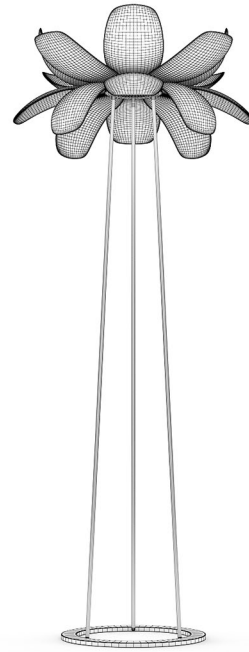

DESCRIPTION

CGAxis Models Volume 35 - LIGHTS III is collection containing 65 highly detailed 3D models of indoor lighting. You can find in it: floor lamps, table lamps, ceiling lamps and many more. Great for your interior visualization projects. Models are mapped and have materials and textures. Compatible with 3ds max 2008 or higher and many others.

*.c4d

*.c4d (VRay)

*.obj

*.fbx

WICKER CEILING LAMP

FILENAME: CGAXIS_MODELS_35_01

WICKER DESK LAMP

FILENAME: CGAXIS _ MODELS _ 35 _ 02

CEILING LAMP 1

FILENAME: CGAXIS_MODELS_35_03

STANDING LAMP 1

FILENAME: CGAXIS_MODELS_35_04

CEILING LAMP 2

FILENAME: CGAXIS_MODELS_35_05

STANDING LAMP 2

FILENAME: CGAXIS_MODELS_35_06

CEILING LAMP 3

FILENAME: CGAXIS _ MODELS _ 35 _ 07

STANDING LAMP 3

FILENAME: CGAXIS _ MODELS _ 35 _ 08

CEILING LAMP 4

FILENAME: CGAXIS _ MODELS _ 35 _ 09

CEILING HALOGEN 1

FILENAME: CGAXIS _ MODELS _ 35 _ 10