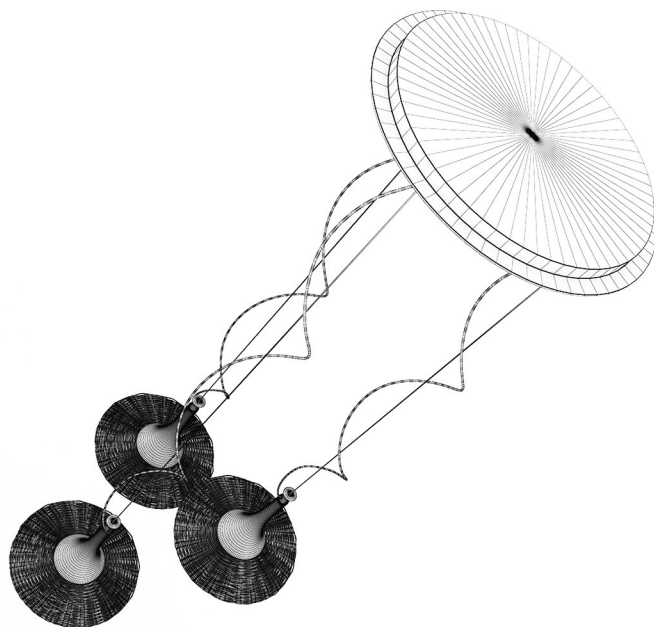

WICKER CEILING LAMP

FILENAME: CGAXIS_MODELS_35_01