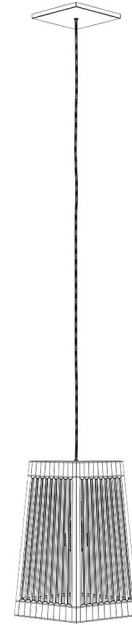

CEILING LAMP 20

FILENAME: CGAXIS _ MODELS _ 35 _ 39

CEILING LAMP 21

FILENAME: CGAXIS_MODELS_35_40

CEILING LAMP 22

FILENAME: CGAXIS _ MODELS _ 35 _ 41

CEILING LAMP 23

FILENAME: CGAXIS _ MODELS _ 35 _ 42

CEILING LAMP 24

FILENAME: CGAXIS_MODELS_35_43

GLASS STANDING LAMP

FILENAME: CGAXIS_MODELS_35_44

GLASS TABLE LAMP

FILENAME: CGAXIS_MODELS_35_45

CEILING LAMP 25

FILENAME: CGAXIS _ MODELS _ 35 _ 46

CEILING LAMPS SET 3

FILENAME: CGAXIS _ MODELS _ 35 _ 47

WALL LAMP

FILENAME: CGAXIS_MODELS_35_48

WOODEN CEILING LAMP

FILENAME: CGAXIS _ MODELS _ 35 _ 49

STANDING LAMP 9

FILENAME: CGAXIS_MODELS_35_50

CEILING LAMP 26

FILENAME: CGAXIS_MODELS_35_51

CEILING LAMP 27

FILENAME: CGAXIS _ MODELS _ 35 _ 52

CEILING LAMPS SET 4

FILENAME: CGAXIS_MODELS_35_53

CEILING HALOGEN 2

FILENAME: CGAXIS_MODELS_35_54