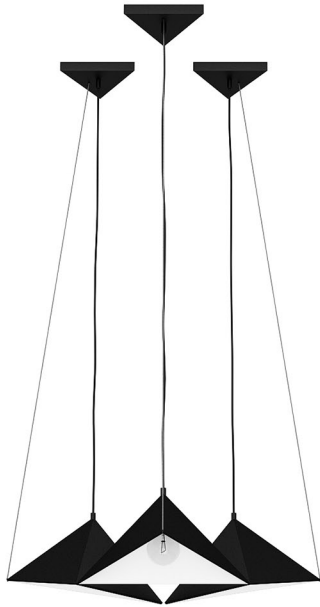

CEILING LAMP 24

FILENAME: CGAXIS_MODELS_35_43

GLASS STANDING LAMP

FILENAME: CGAXIS_MODELS_35_44

GLASS TABLE LAMP

FILENAME: CGAXIS_MODELS_35_45

CEILING LAMP 25

FILENAME: CGAXIS _ MODELS _ 35 _ 46

CEILING LAMPS SET 3

FILENAME: CGAXIS _ MODELS _ 35 _ 47

WALL LAMP

FILENAME: CGAXIS_MODELS_35_48

WOODEN CEILING LAMP

FILENAME: CGAXIS _ MODELS _ 35 _ 49

STANDING LAMP 9

FILENAME: CGAXIS_MODELS_35_50

CEILING LAMP 26

FILENAME: CGAXIS_MODELS_35_51

CEILING LAMP 27

FILENAME: CGAXIS _ MODELS _ 35 _ 52

CEILING LAMPS SET 4

FILENAME: CGAXIS_MODELS_35_53

CEILING HALOGEN 2

FILENAME: CGAXIS_MODELS_35_54