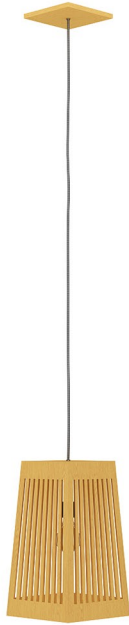

*.c4d

*.c4d (VRay)

*.obj

*.fbx

WICKER CEILING LAMP

FILENAME: CGAXIS_MODELS_35_01

WICKER DESK LAMP

FILENAME: CGAXIS _ MODELS _ 35 _ 02

CEILING LAMP 24

FILENAME: CGAXIS_MODELS_35_43

GLASS STANDING LAMP

FILENAME: CGAXIS_MODELS_35_44

GLASS TABLE LAMP

FILENAME: CGAXIS_MODELS_35_45

CEILING LAMP 25

FILENAME: CGAXIS _ MODELS _ 35 _ 46

CEILING LAMPS SET 3

FILENAME: CGAXIS _ MODELS _ 35 _ 47

WALL LAMP

FILENAME: CGAXIS_MODELS_35_48

WOODEN CEILING LAMP

FILENAME: CGAXIS _ MODELS _ 35 _ 49

STANDING LAMP 9

FILENAME: CGAXIS_MODELS_35_50

CEILING LAMP 26

FILENAME: CGAXIS_MODELS_35_51

CEILING LAMP 27

FILENAME: CGAXIS _ MODELS _ 35 _ 52

CEILING LAMPS SET 4

FILENAME: CGAXIS_MODELS_35_53

CEILING HALOGEN 2

FILENAME: CGAXIS_MODELS_35_54