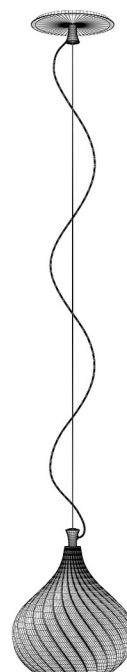

*.c4d

*.c4d (VRay)

*.obj

*.fbx

WICKER CEILING LAMP

FILENAME: CGAXIS_MODELS_35_01

WICKER DESK LAMP

FILENAME: CGAXIS _ MODELS _ 35 _ 02

TABLE LAMP 2

FILENAME: CGAXIS _ MODELS _ 35 _ 19

CEILING LAMP 9

FILENAME: CGAXIS_MODELS_35_20

STANDING LAMP 7

FILENAME: CGAXIS_MODELS_35_21

CEILING LAMP 10

FILENAME: CGAXIS_MODELS_35_22

CEILING LAMP 11

FILENAME: CGAXIS_MODELS_35_23

TABLE LAMP 3

FILENAME: CGAXIS_MODELS_35_24

CEILING LAMP 12

FILENAME: CGAXIS _ MODELS _ 35 _ 25

CEILING LAMP 13

FILENAME: CGAXIS_MODELS_35_26

CEILING LAMP 14

FILENAME: CGAXIS _ MODELS _ 35 _ 27

STANDING LAMP 8

FILENAME: CGAXIS _ MODELS _ 35 _ 28

CEILING LAMP 15

FILENAME: CGAXIS _ MODELS _ 35 _ 29

CEILING LAMP 16

FILENAME: CGAXIS _ MODELS _ 35 _ 30