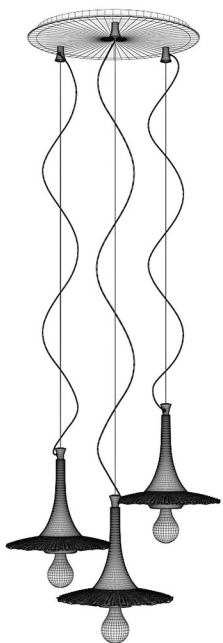

DESCRIPTION

CGAxis Models Volume 35 - LIGHTS III is collection containing 65 highly detailed 3D models of indoor lighting. You can find in it: floor lamps, table lamps, ceiling lamps and many more. Great for your interior visualization projects. Models are mapped and have materials and textures. Compatible with 3ds max 2008 or higher and many others.

SPECIFICATION

Total size: 0.98 GB

Materials: YES

Textures: YES

FORMATS

*.max (Scanline)

*.max (MentalRay)

*.max (VRay)

*.c4d

*.c4d (VRay)

*.obj

*.fbx

WICKER CEILING LAMP

FILENAME: CGAXIS_MODELS_35_01

WICKER DESK LAMP

FILENAME: CGAXIS _ MODELS _ 35 _ 02