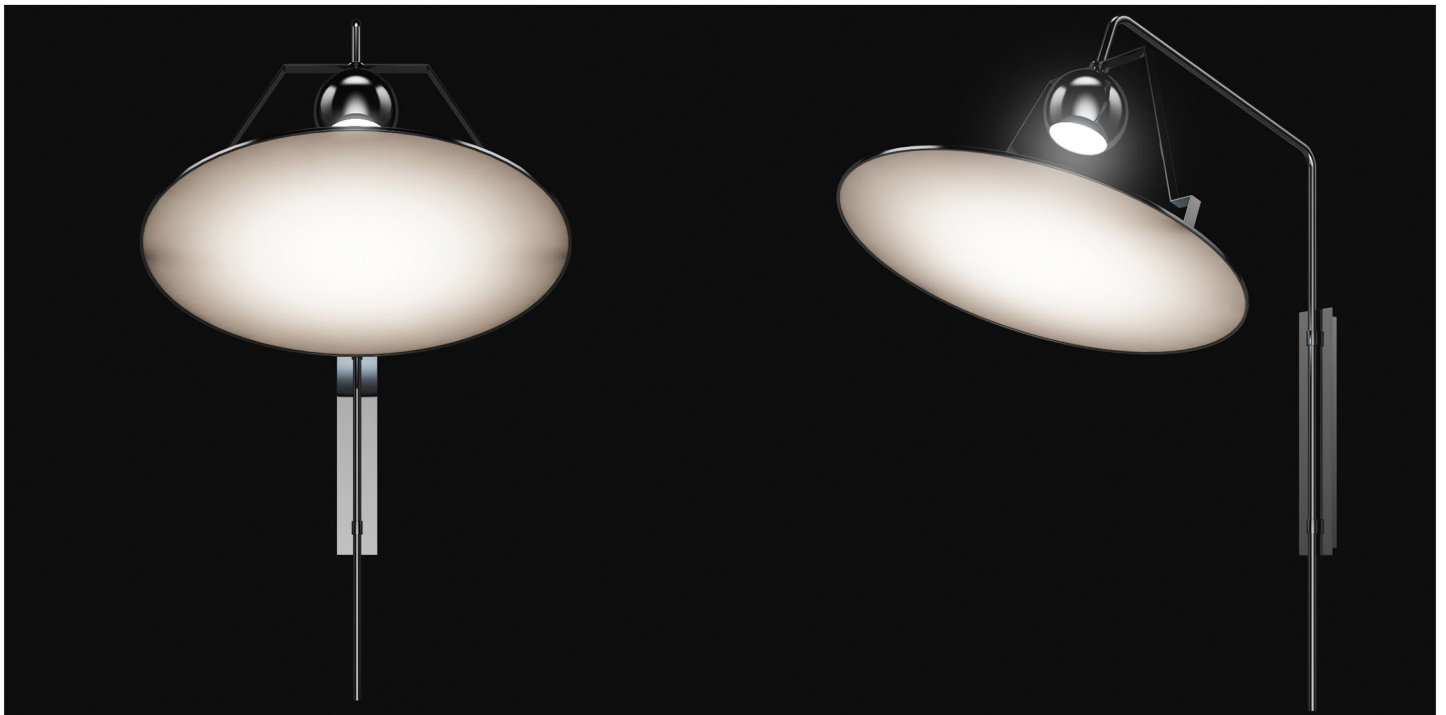

WALL LAMP

FILENAME: CGAXIS_MODELS_35_48