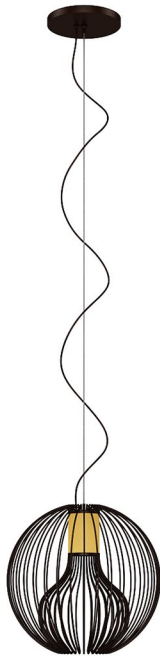

*.c4d

*.c4d (VRay)

*.obj

*.fbx

WICKER CEILING LAMP

FILENAME: CGAXIS_MODELS_35_01

WICKER DESK LAMP

FILENAME: CGAXIS _ MODELS _ 35 _ 02

CEILING LAMPS SET 1

FILENAME: CGAXIS_MODELS_35_35

CEILING LAMP 18

FILENAME: CGAXIS _ MODELS _ 35 _ 36

CEILING LAMPS SET 2

FILENAME: CGAXIS_MODELS_35_37

CEILING LAMP 19

FILENAME: CGAXIS_MODELS_35_38

CEILING LAMP 20

FILENAME: CGAXIS _ MODELS _ 35 _ 39

CEILING LAMP 21

FILENAME: CGAXIS_MODELS_35_40

CEILING LAMP 22

FILENAME: CGAXIS _ MODELS _ 35 _ 41

CEILING LAMP 23

FILENAME: CGAXIS _ MODELS _ 35 _ 42

CEILING LAMP 24

FILENAME: CGAXIS_MODELS_35_43

GLASS STANDING LAMP

FILENAME: CGAXIS_MODELS_35_44

GLASS TABLE LAMP

FILENAME: CGAXIS_MODELS_35_45

CEILING LAMP 25

FILENAME: CGAXIS _ MODELS _ 35 _ 46