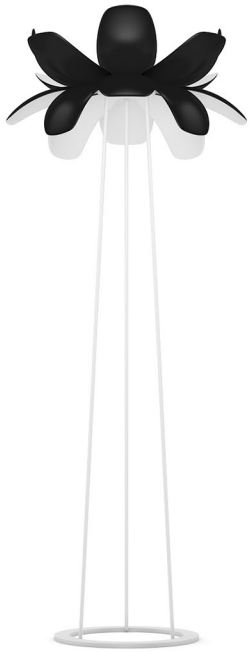

DESCRIPTION

CGAxis Models Volume 35 - LIGHTS III is collection containing 65 highly detailed 3D models of indoor lighting. You can find in it: floor lamps, table lamps, ceiling lamps and many more. Great for your interior visualization projects. Models are mapped and have materials and textures. Compatible with 3ds max 2008 or higher and many others.

*.c4d

*.c4d (VRay)

*.obj

*.fbx

WICKER CEILING LAMP

FILENAME: CGAXIS_MODELS_35_01

WICKER DESK LAMP

FILENAME: CGAXIS _ MODELS _ 35 _ 02

CEILING LAMP 1

FILENAME: CGAXIS_MODELS_35_03

STANDING LAMP 1

FILENAME: CGAXIS_MODELS_35_04

CEILING LAMP 2

FILENAME: CGAXIS_MODELS_35_05

STANDING LAMP 2

FILENAME: CGAXIS_MODELS_35_06

CEILING LAMP 3

FILENAME: CGAXIS _ MODELS _ 35 _ 07

STANDING LAMP 3

FILENAME: CGAXIS _ MODELS _ 35 _ 08

CEILING LAMP 4

FILENAME: CGAXIS _ MODELS _ 35 _ 09

CEILING HALOGEN 1

FILENAME: CGAXIS _ MODELS _ 35 _ 10