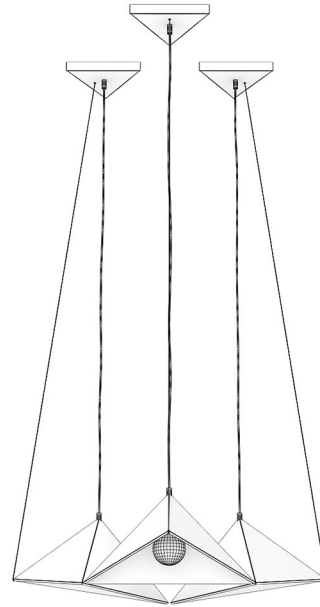

CEILING LAMP 26

FILENAME: CGAXIS_MODELS_35_51