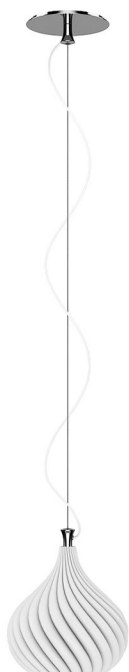

*.c4d

*.c4d (VRay)

*.obj

*.fbx

WICKER CEILING LAMP

FILENAME: CGAXIS_MODELS_35_01

WICKER DESK LAMP

FILENAME: CGAXIS _ MODELS _ 35 _ 02

TABLE LAMP 2

FILENAME: CGAXIS _ MODELS _ 35 _ 19

CEILING LAMP 9

FILENAME: CGAXIS_MODELS_35_20

STANDING LAMP 7

FILENAME: CGAXIS_MODELS_35_21

CEILING LAMP 10

FILENAME: CGAXIS_MODELS_35_22

CEILING LAMP 11

FILENAME: CGAXIS_MODELS_35_23

TABLE LAMP 3

FILENAME: CGAXIS_MODELS_35_24

CEILING LAMP 12

FILENAME: CGAXIS _ MODELS _ 35 _ 25

CEILING LAMP 13

FILENAME: CGAXIS_MODELS_35_26

CEILING LAMP 14

FILENAME: CGAXIS _ MODELS _ 35 _ 27

STANDING LAMP 8

FILENAME: CGAXIS _ MODELS _ 35 _ 28

CEILING LAMP 15

FILENAME: CGAXIS _ MODELS _ 35 _ 29

CEILING LAMP 16

FILENAME: CGAXIS _ MODELS _ 35 _ 30