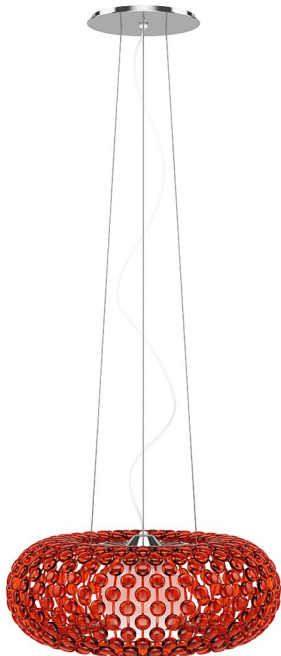

DESCRIPTION

CGAxis Models Volume 35 - LIGHTS III is collection containing 65 highly detailed 3D models of indoor lighting. You can find in it: floor lamps, table lamps, ceiling lamps and many more. Great for your interior visualization projects. Models are mapped and have materials and textures. Compatible with 3ds max 2008 or higher and many others.

*.c4d

*.c4d (VRay)

*.obj

*.fbx

WICKER CEILING LAMP

FILENAME: CGAXIS_MODELS_35_01

WICKER DESK LAMP

FILENAME: CGAXIS _ MODELS _ 35 _ 02

CEILING LAMP 1

FILENAME: CGAXIS_MODELS_35_03

STANDING LAMP 1

FILENAME: CGAXIS_MODELS_35_04

CEILING LAMP 2

FILENAME: CGAXIS_MODELS_35_05

STANDING LAMP 2

FILENAME: CGAXIS_MODELS_35_06

CEILING LAMP 3

FILENAME: CGAXIS _ MODELS _ 35 _ 07

STANDING LAMP 3

FILENAME: CGAXIS _ MODELS _ 35 _ 08

CEILING LAMP 4

FILENAME: CGAXIS _ MODELS _ 35 _ 09

CEILING HALOGEN 1

FILENAME: CGAXIS _ MODELS _ 35 _ 10