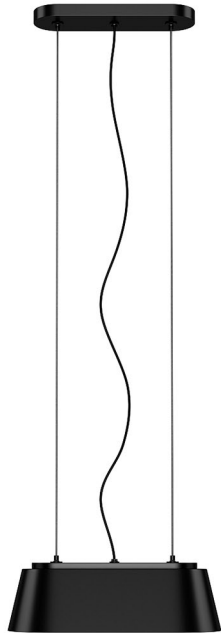

CEILING HALOGEN 8

FILENAME: CGAXIS_MODELS_35_60