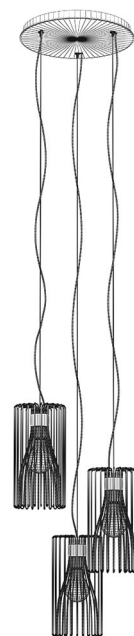

*.c4d

*.c4d (VRay)

*.obj

*.fbx

WICKER CEILING LAMP

FILENAME: CGAXIS_MODELS_35_01

WICKER DESK LAMP

FILENAME: CGAXIS _ MODELS _ 35 _ 02

CEILING LAMPS SET 1

FILENAME: CGAXIS_MODELS_35_35

CEILING LAMP 18

FILENAME: CGAXIS _ MODELS _ 35 _ 36

CEILING LAMPS SET 2

FILENAME: CGAXIS_MODELS_35_37

CEILING LAMP 19

FILENAME: CGAXIS_MODELS_35_38

CEILING LAMP 20

FILENAME: CGAXIS _ MODELS _ 35 _ 39

CEILING LAMP 21

FILENAME: CGAXIS_MODELS_35_40

CEILING LAMP 22

FILENAME: CGAXIS _ MODELS _ 35 _ 41

CEILING LAMP 23

FILENAME: CGAXIS _ MODELS _ 35 _ 42

CEILING LAMP 24

FILENAME: CGAXIS_MODELS_35_43

GLASS STANDING LAMP

FILENAME: CGAXIS_MODELS_35_44

GLASS TABLE LAMP

FILENAME: CGAXIS_MODELS_35_45

CEILING LAMP 25

FILENAME: CGAXIS _ MODELS _ 35 _ 46