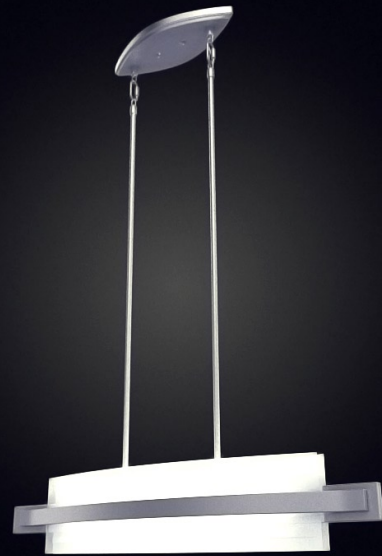

model
16 on

Software and models © 2013 EVERMOTION. EVERMOTION logo is trademark or registered trademark of Evermotion Inc. in the U.S. and/or other countries. All rights reserved. All *.max, *.obj, *.fbx, *.c4d models included on this DVDROM with data are an integral part of "archmodels vol.128" and the resale of this data is strictly prohibited. All models can be used for commercial purposes only by owners who bought this DVDROM. The sharing of DVDROM data is strictly prohibited unless that user has written authorization from EVERMOTION.