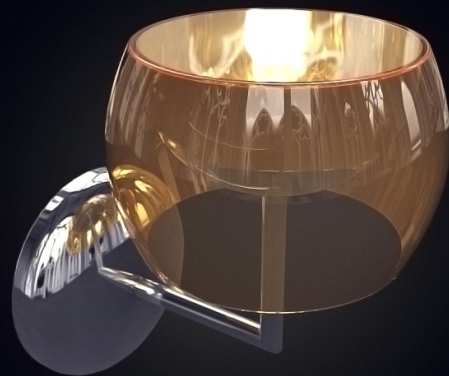

archmodels

2013

Have you ever lost your race with time doing visualizations? Have you ever been embarrassed of unfinished renders, spending all night on the modeling process, instead of rendering? If you are an architect, and if you need to work fast but with highest precision, this is the thing for you. Archmodels volume 128 gives you 91 professional, highly detailed objects for architectural visualizations. This dvd comes with highly detailed models of modern interior lamps with all textures and materials. It is ready to use, just put it into your scene. Why waste costly time for making something that you can have from the best at Evermotion?

model
85 off

model
85 on

model
86 off

model
86 on

Software and models © 2013 EVERMOTION. EVERMOTION logo is trademark or registered trademark of Evermotion Inc. in the U.S. and/or other countries. All rights reserved. All *.max, *.obj, *.fbx, *.c4d models included on this DVDROM with data are an integral part of "archmodels vol.128" and the resale of this data is strictly prohibited. All models can be used for commercial purposes only by owners who bought this DVDROM. The sharing of DVDROM data is strictly prohibited unless that user has written authorization from EVERMOTION.