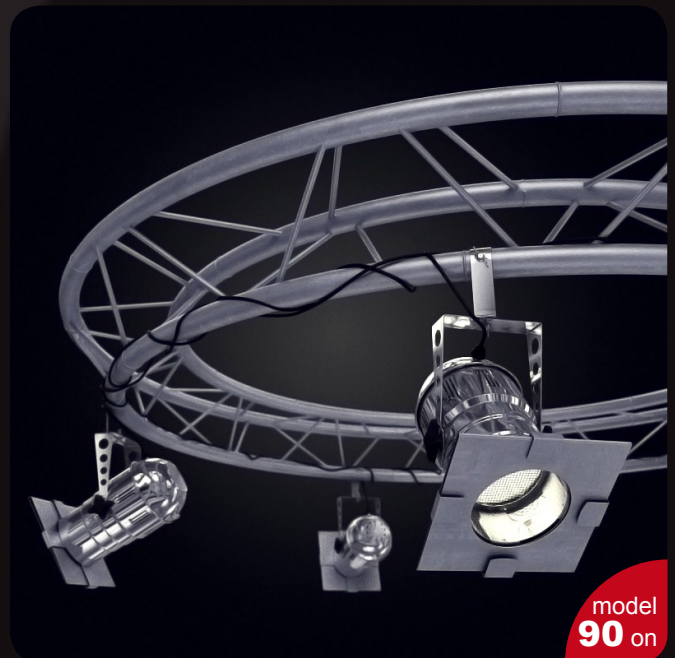

# archmodels

2013

Have you ever lost your race with time doing visualizations? Have you ever been embarrassed of unfinished renders, spending all night on the modeling process, instead of rendering? If you are an architect, and if you need to work fast but with highest precision, this is the thing for you. Archmodels volume 128 gives you 91 professional, highly detailed objects for architectural visualizations. This dvd comes with highly detailed models of modern interior lamps with all textures and materials. It is ready to use, just put it into your scene. Why waste costly time for making something that you can have from the best at Evermotion?