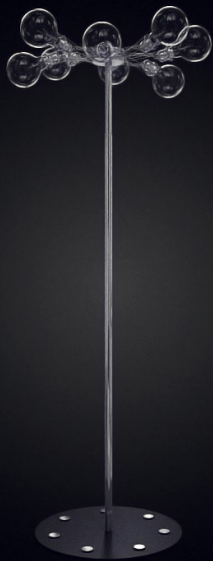

archmodels

2013

Have you ever lost your race with time doing visualizations? Have you ever been embarrassed of unfinished renders, spending all night on the modeling process, instead of rendering? If you are an architect, and if you need to work fast but with highest precision, this is the thing for you. Archmodels volume 128 gives you 91 professional, highly detailed objects for architectural visualizations. This dvd comes with highly detailed models of modern interior lamps with all textures and materials. It is ready to use, just put it into your scene. Why waste costly time for making something that you can have from the best at Evermotion?