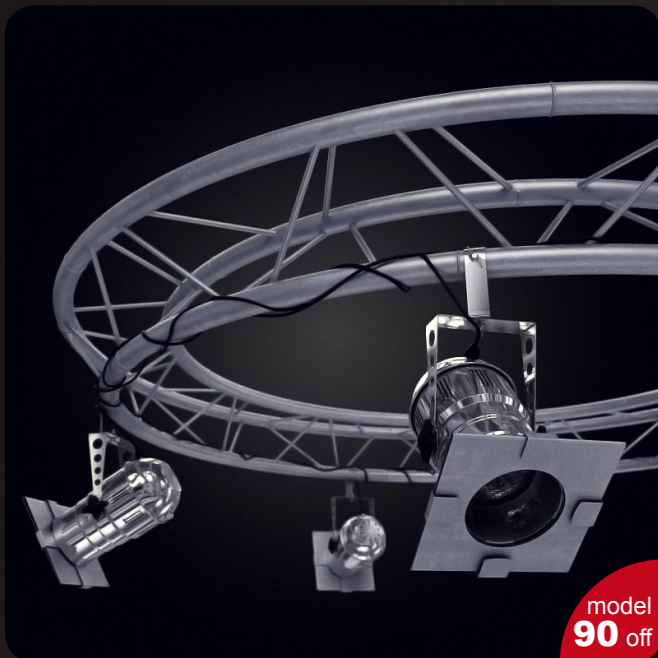

# archmodels

2013

Have you ever lost your race with time doing visualizations? Have you ever been embarrassed of unfinished renders, spending all night on the modeling process, instead of rendering? If you are an architect, and if you need to work fast but with highest precision, this is the thing for you. Archmodels volume 128 gives you 91 professional, highly detailed objects for architectural visualizations. This dvd comes with highly detailed models of modern interior lamps with all textures and materials. It is ready to use, just put it into your scene. Why waste costly time for making something that you can have from the best at Evermotion?