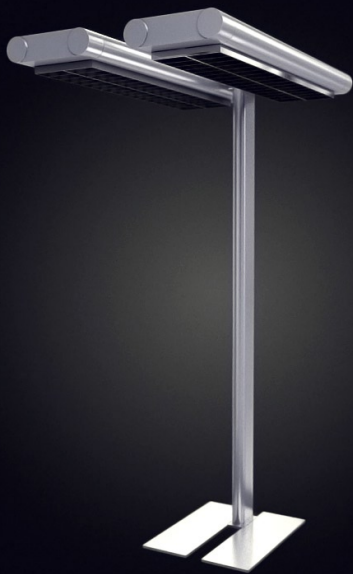

model
60 off