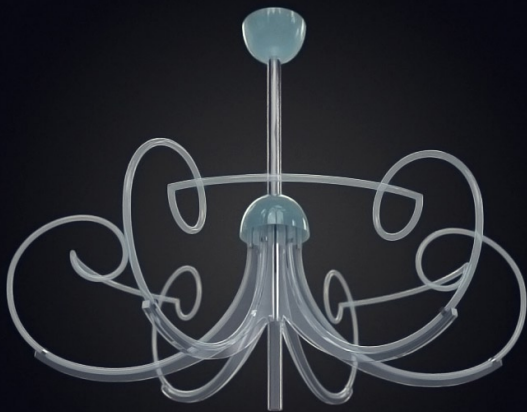

model
91 off