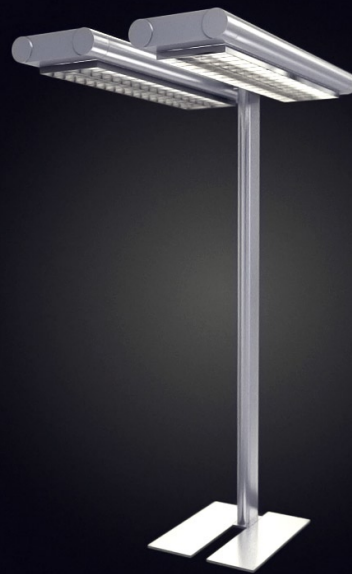

model
60 on

Software and models © 2013 EVERMOTION. EVERMOTION logo is trademark or registered trademark of Evermotion Inc. in the U.S. and/or other countries. All rights reserved. All *.max, *.obj, *.fbx, *.c4d models included on this DVDROM with data are an integral part of "archmodels vol.128" and the resale of this data is strictly prohibited. All models can be used for commercial purposes only by owners who bought this DVDROM. The sharing of DVDROM data is strictly prohibited unless that user has written authorization from EVERMOTION.