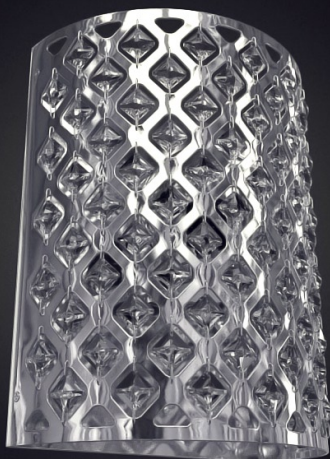

model
18 off