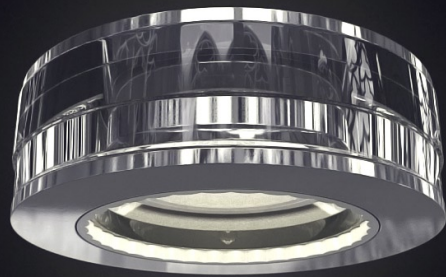

archmodels

2013

Have you ever lost your race with time doing visualizations? Have you ever been embarrassed of unfinished renders, spending all night on the modeling process, instead of rendering? If you are an architect, and if you need to work fast but with highest precision, this is the thing for you. Archmodels volume 128 gives you 91 professional, highly detailed objects for architectural visualizations. This dvd comes with highly detailed models of modern interior lamps with all textures and materials. It is ready to use, just put it into your scene. Why waste costly time for making something that you can have from the best at Evermotion?

model
57 off

model
57 on

model
58 off

model
58 on

Software and models © 2013 EVERMOTION. EVERMOTION logo is trademark or registered trademark of Evermotion Inc. in the U.S. and/or other countries. All rights reserved. All *.max, *.obj, *.fbx, *.c4d models included on this DVDROM with data are an integral part of "archmodels vol.128" and the resale of this data is strictly prohibited. All models can be used for commercial purposes only by owners who bought this DVDROM. The sharing of DVDROM data is strictly prohibited unless that user has written authorization from EVERMOTION.