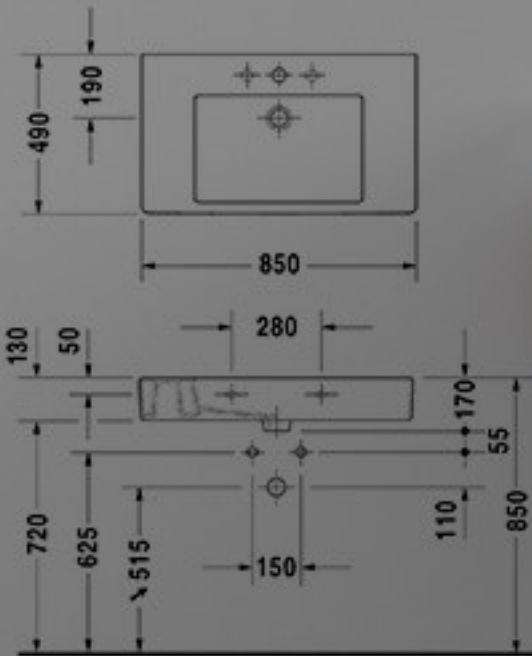

FALPER

my ITALIAN BATHROOM

FALPER

my ITALIAN BATHROOM

cm 120 x 35 / 50 x h 60

www.3dskystudio.it

**DARLING NEW
MIRROR WITH LIGHTING**

FURNITURE WASHBASIN 850mm