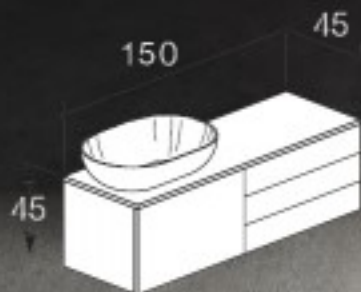

FALPER

my ITALIAN BATHROOM

FALPER

my ITALIAN BATHROOM

cm 120 x 35 / 50 x h 60

www.3dskystudio.it

**DARLING NEW
MIRROR WITH LIGHTING**

FURNITURE WASHBASIN 850mm