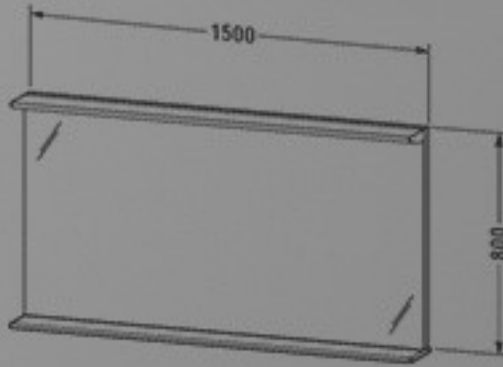

FALPER

my ITALIAN BATHROOM

FALPER

my ITALIAN BATHROOM

cm 120 x 35 / 50 x h 60

www.3dskystudio.it

**DARLING NEW
MIRROR WITH LIGHTING**

FURNITURE WASHBASIN 850mm