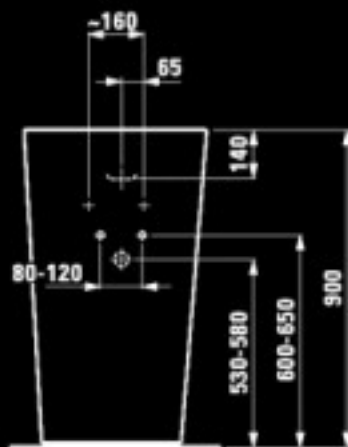

Laufen PALOMBA

www.3ddanlod.ir

3ddd