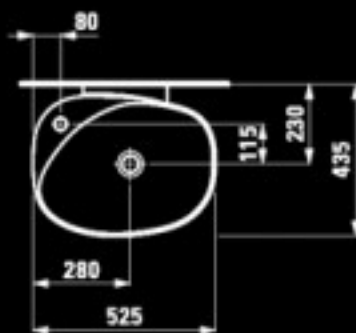

Laufen PALOMBA

www.3ddanlod.ir