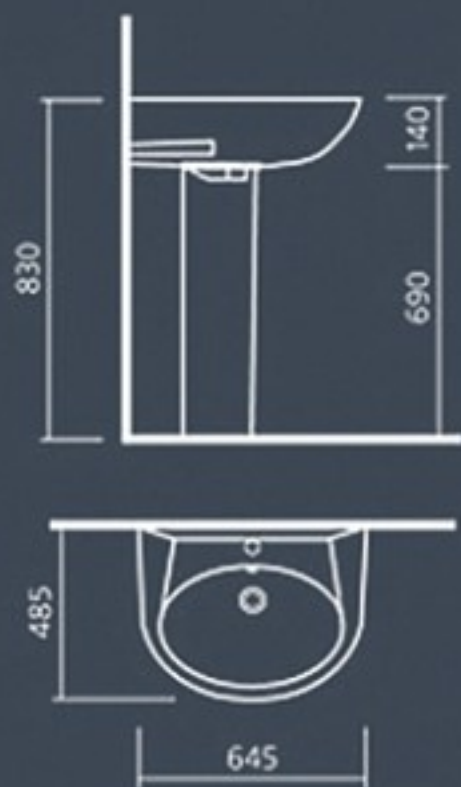

3D

раковина
Sanita Luxe
Classic

3ddd