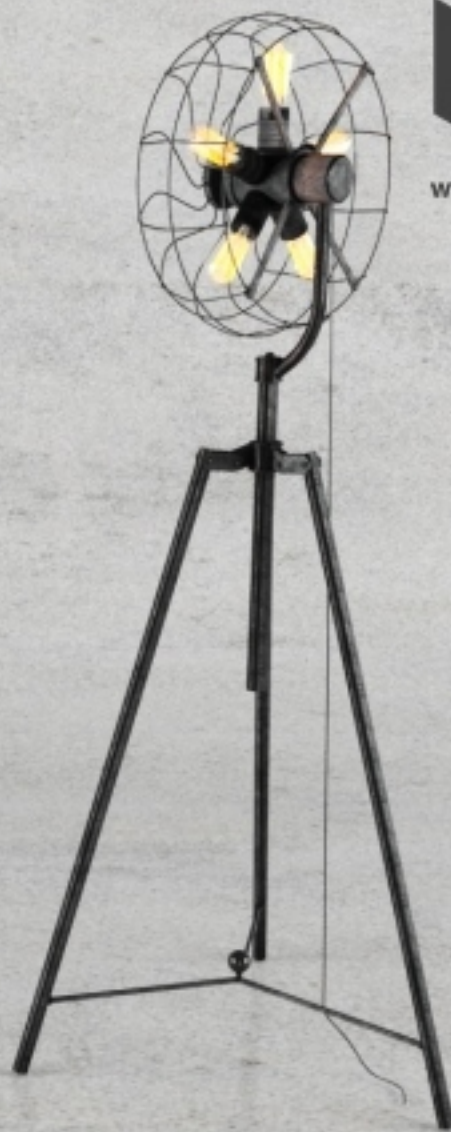

GRINDER FLOOR LOFT INDUSTRIAL MILL

www.3ddanlod.ir

www.3ddanlod.ir

3ddd

www.3ddanlod.ir

RH

restoration hardware

HARLOW CRYSTAL
RECTANGULAR
CHANDELIER 42"